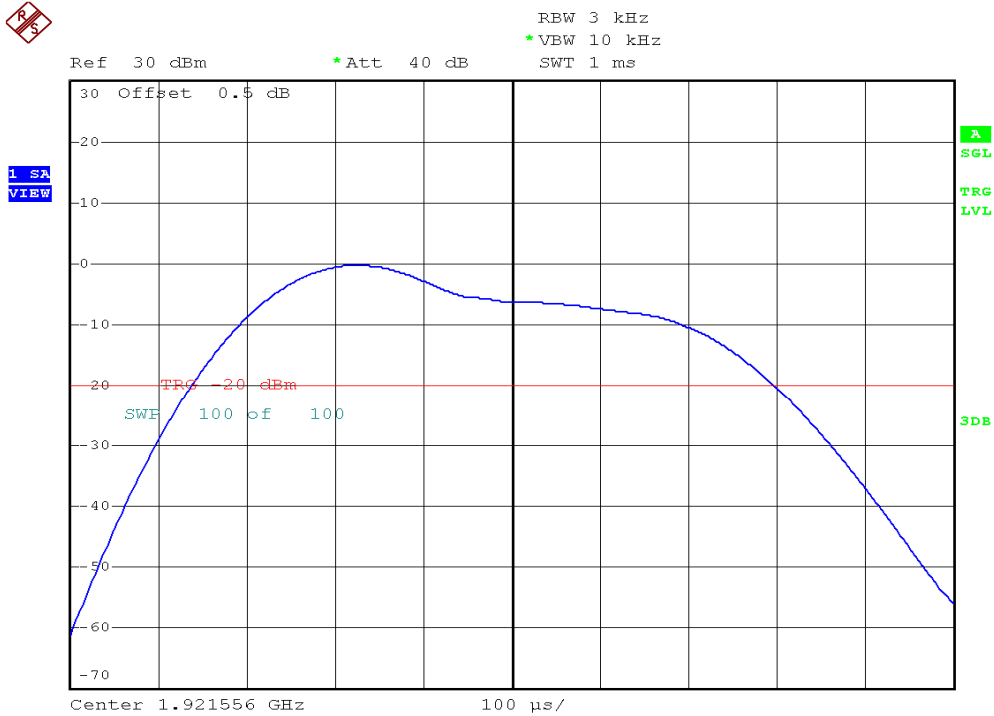

INTERTEK TESTING SERVICES

Power Spectral Density Plots

Base unit, Lowest channel, Traffic carrier

Base unit, Highest channel, Traffic carrier