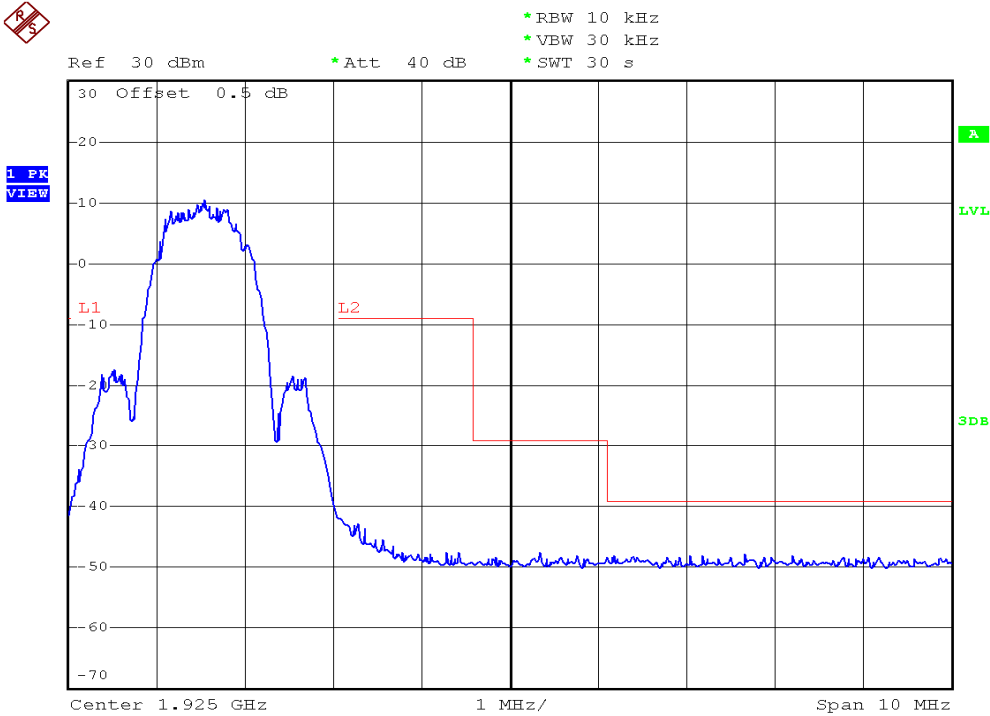

## Unwanted Emission Inside The Sub-Band Plots

### Base unit, Lowest channel, Traffic carrier