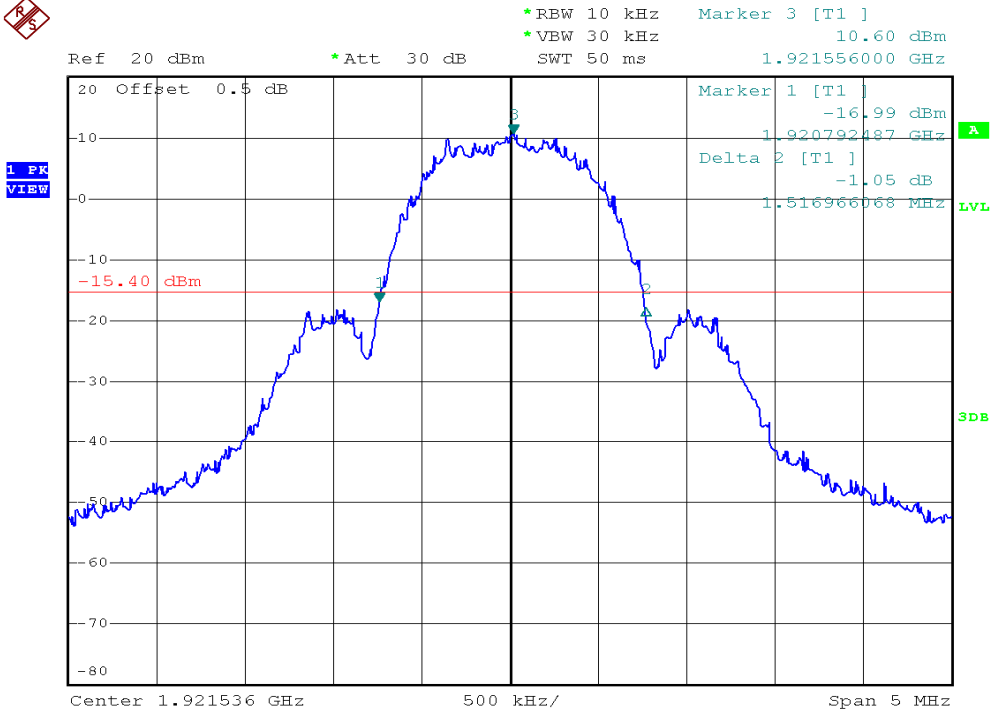

## 26dB Emission Bandwidth Plots

### Base unit, Lowest channel, Traffic carrier