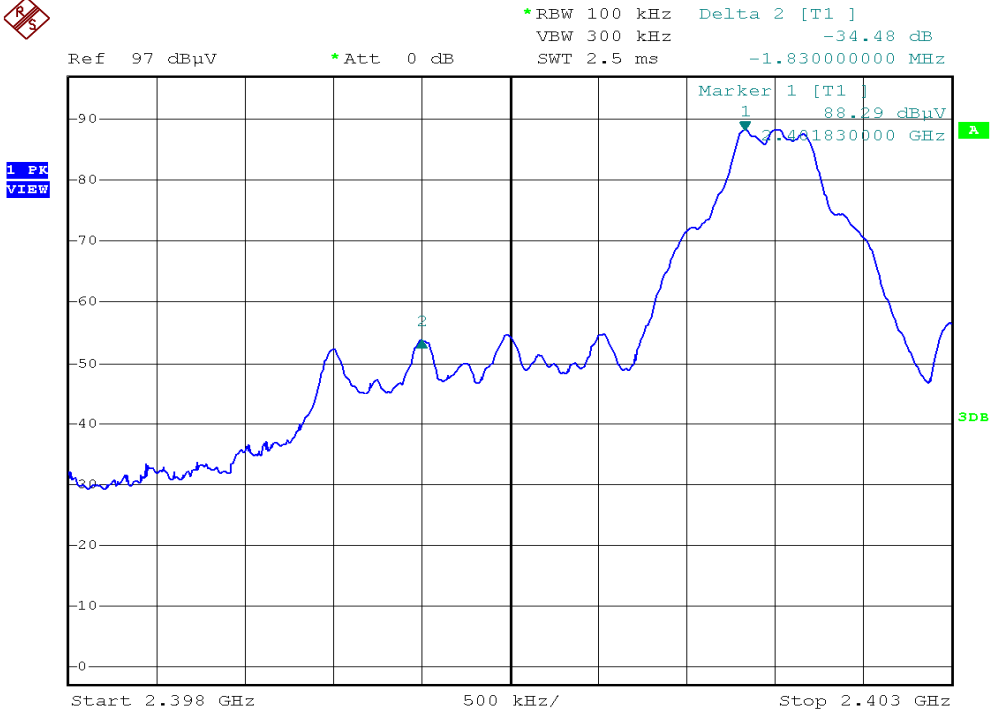

INTERTEK TESTING SERVICES

Radiated Emission on the Bandedge Plots

Base unit, Lowest channel

Base unit, Highest channel