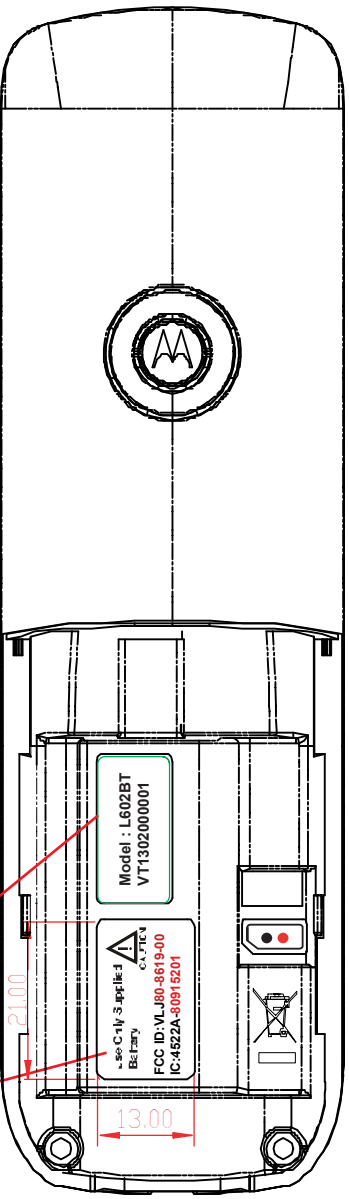

Model : L601BT
VT1302000001

Model : L602BT
VT1302000001

Model : L603BT
VT1302000001

Model : L604BT
VT1302000001

Model : L605BT
VT1302000001

S/N-LABEL
Size: 19.5x9.5mmR1
92-024375-010-100

Text: Recessed
0.3mm High Gloss
Background:
textured

L60XBT HS

30-012590-000-150