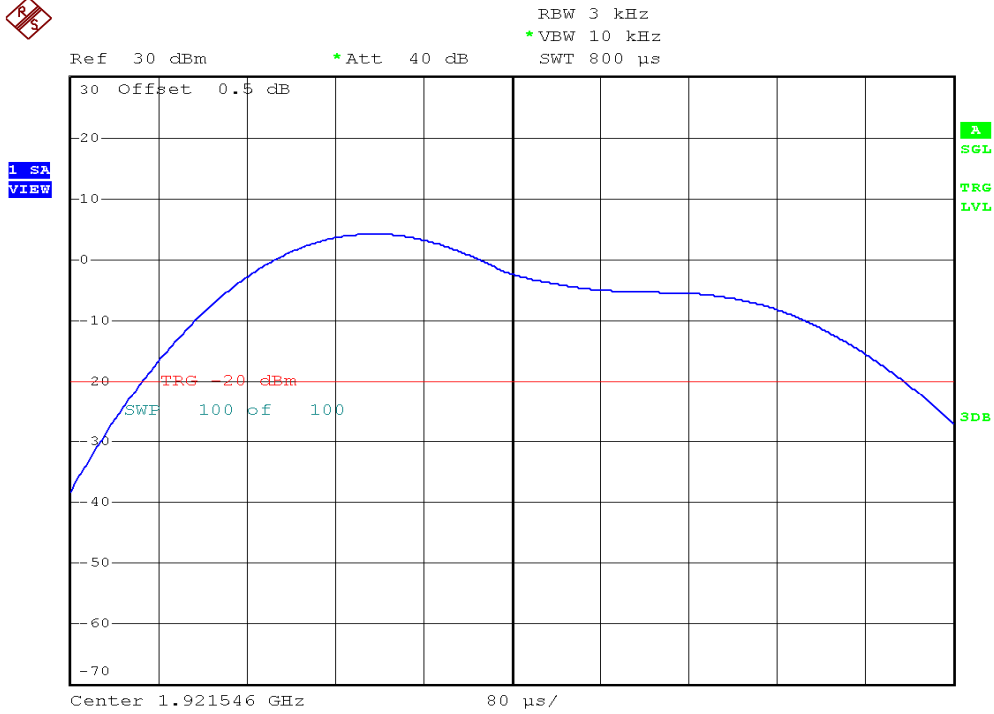

INTERTEK TESTING SERVICES

Power Spectral Density Plots

Base unit, Lowest channel, Traffic carrier

Base unit, Highest channel, Traffic carrier

INTERTEK TESTING SERVICES

Power Spectral Density Plots

Handset unit, Lowest channel, Traffic carrier

Handset unit, Highest channel, Traffic carrier