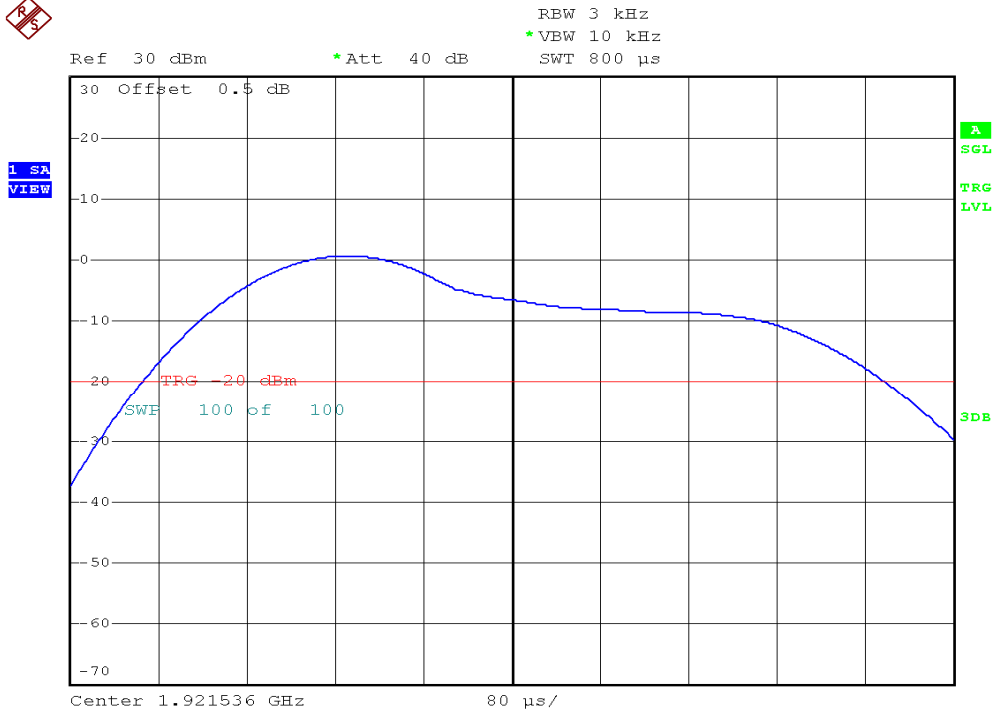

INTERTEK TESTING SERVICES

Power Spectral Density Plots

Base unit, Lowest channel, Traffic carrier

Base unit, Highest channel, Traffic carrier

INTERTEK TESTING SERVICES

Power Spectral Density Plots

Handset unit, Lowest channel, Traffic carrier

Handset unit, Highest channel, Traffic carrier