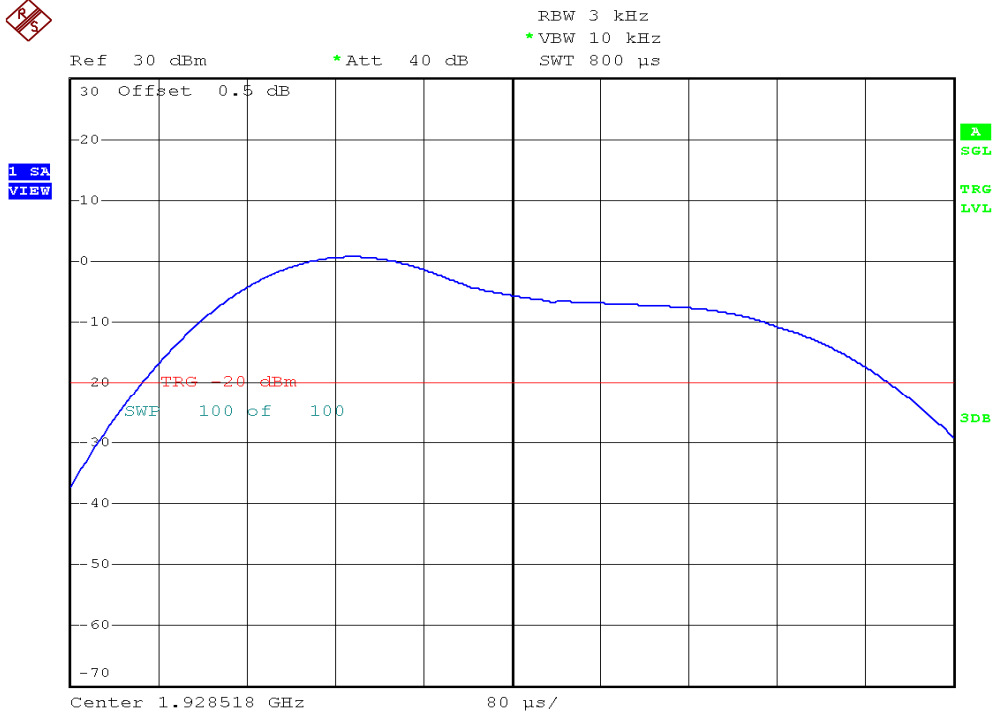

INTERTEK TESTING SERVICES

Power Spectral Density Plots

Base unit, Lowest channel, Traffic carrier

Base unit, Highest channel, Traffic carrier

INTERTEK TESTING SERVICES

Power Spectral Density Plots

Handset unit, Lowest channel, Traffic carrier

Handset unit, Highest channel, Traffic carrier