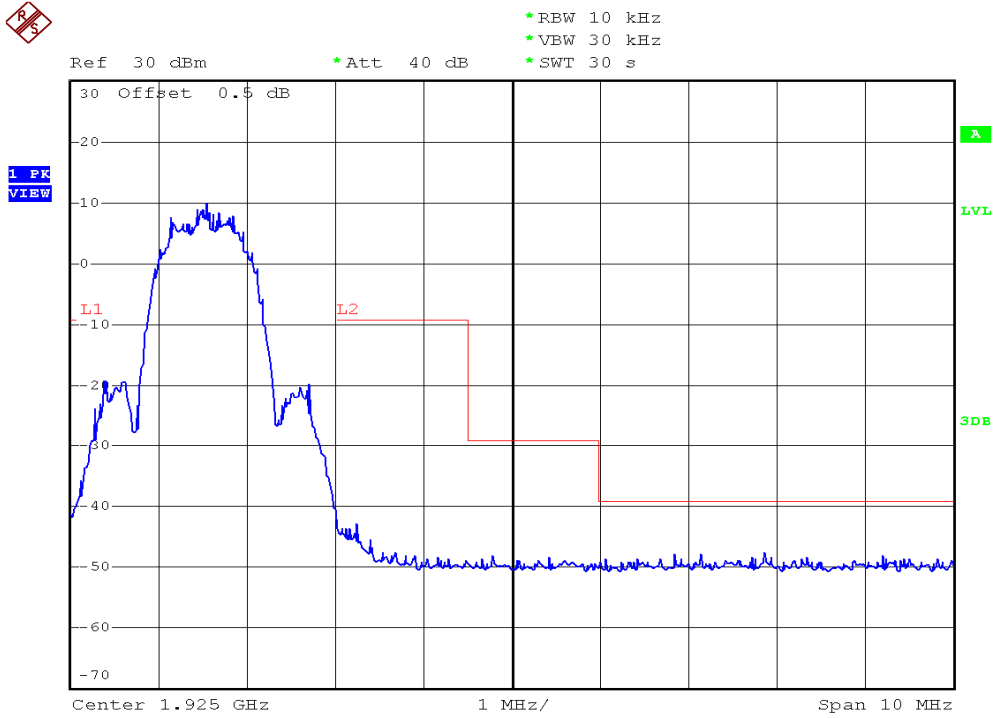

INTERTEK TESTING SERVICES

Unwanted Emission Inside The Sub-Band Plots

Base unit, Lowest channel, Traffic carrier

Base unit, Highest channel, Traffic carrier

INTERTEK TESTING SERVICES

Unwanted Emission Inside The Sub-Band Plots

Handset unit, Lowest channel, Traffic carrier

Handset unit, Highest channel, Traffic carrier