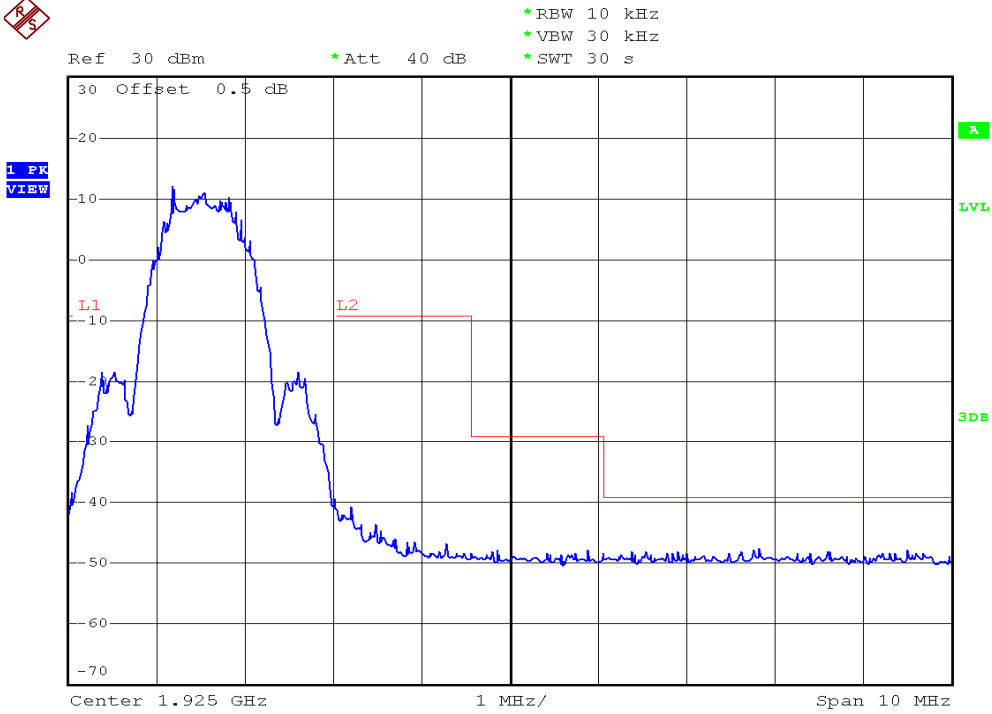

INTERTEK TESTING SERVICES

Unwanted Emission Inside The Sub-Band Plots

Base unit, Lowest channel, Traffic carrier

Base unit, Highest channel, Traffic carrier

INTERTEK TESTING SERVICES

Unwanted Emission Inside The Sub-Band Plots

Handset unit, Lowest channel, Traffic carrier

Handset unit, Highest channel, Traffic carrier