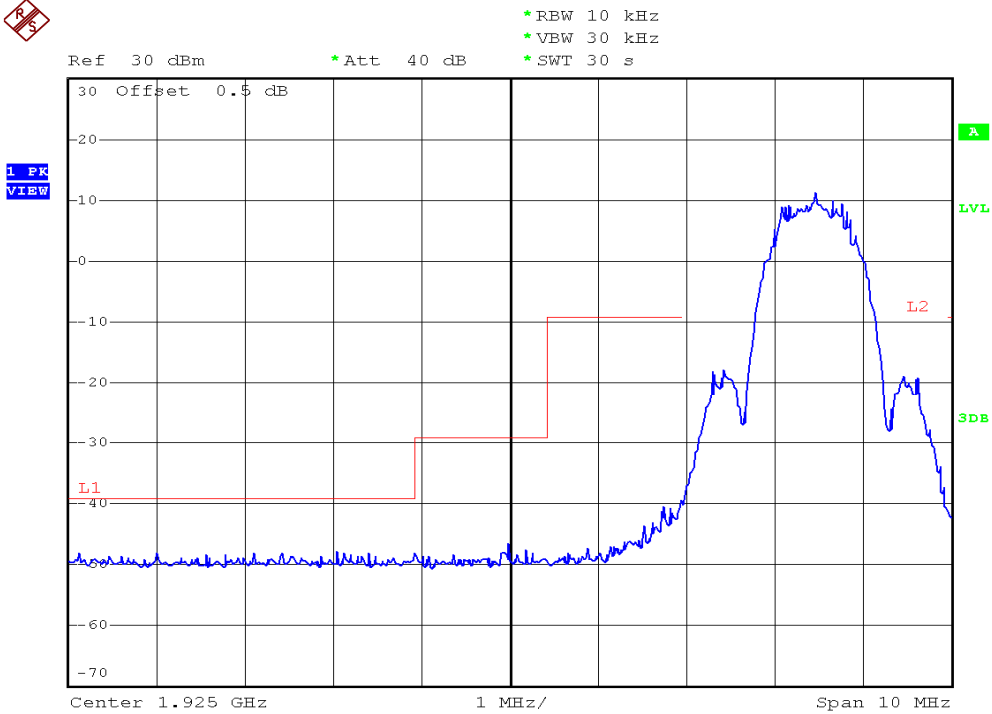

INTERTEK TESTING SERVICES

Unwanted Emission Inside The Sub-Band Plots

Base unit, Lowest channel, Traffic carrier

Base unit, Highest channel, Traffic carrier

INTERTEK TESTING SERVICES

Unwanted Emission Inside The Sub-Band Plots

Handset unit, Lowest channel, Traffic carrier

Handset unit, Highest channel, Traffic carrier