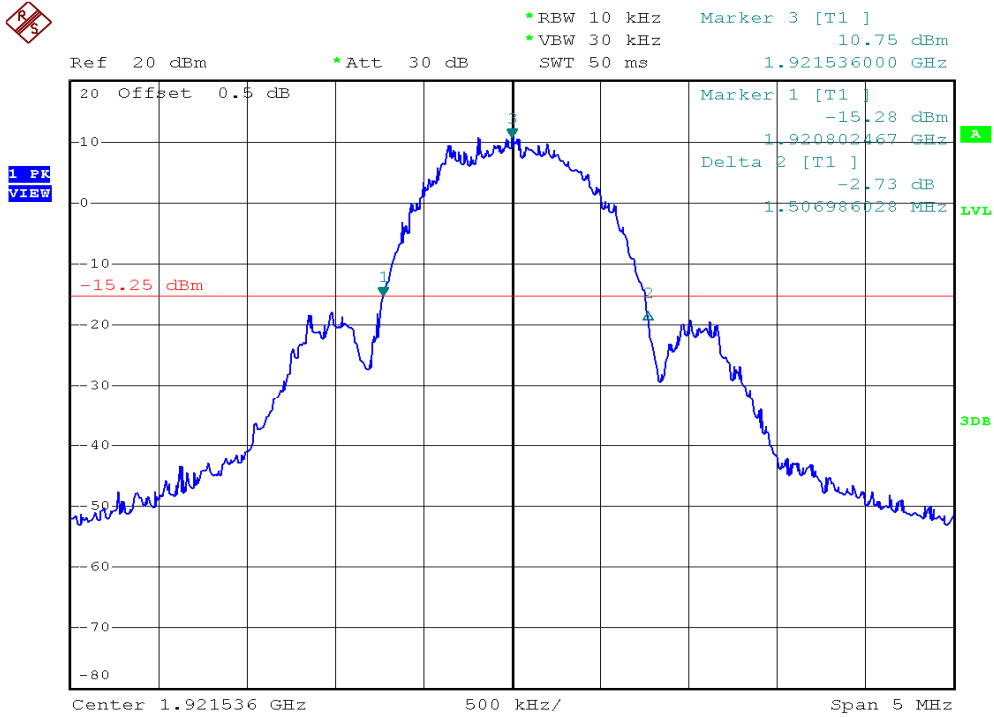

## 26dB Emission Bandwidth Plots

### Base unit, Lowest channel, Traffic carrier

### Base unit, Highest channel, Traffic carrier