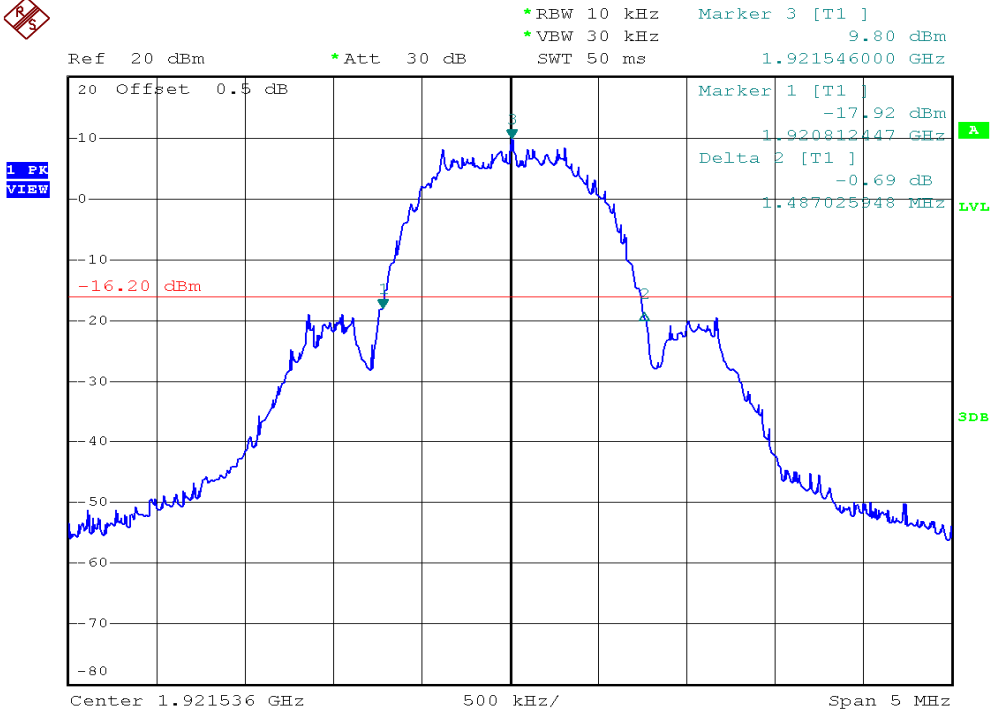

INTERTEK TESTING SERVICES

26dB Emission Bandwidth Plots

Handset unit, Lowest channel, Traffic carrier