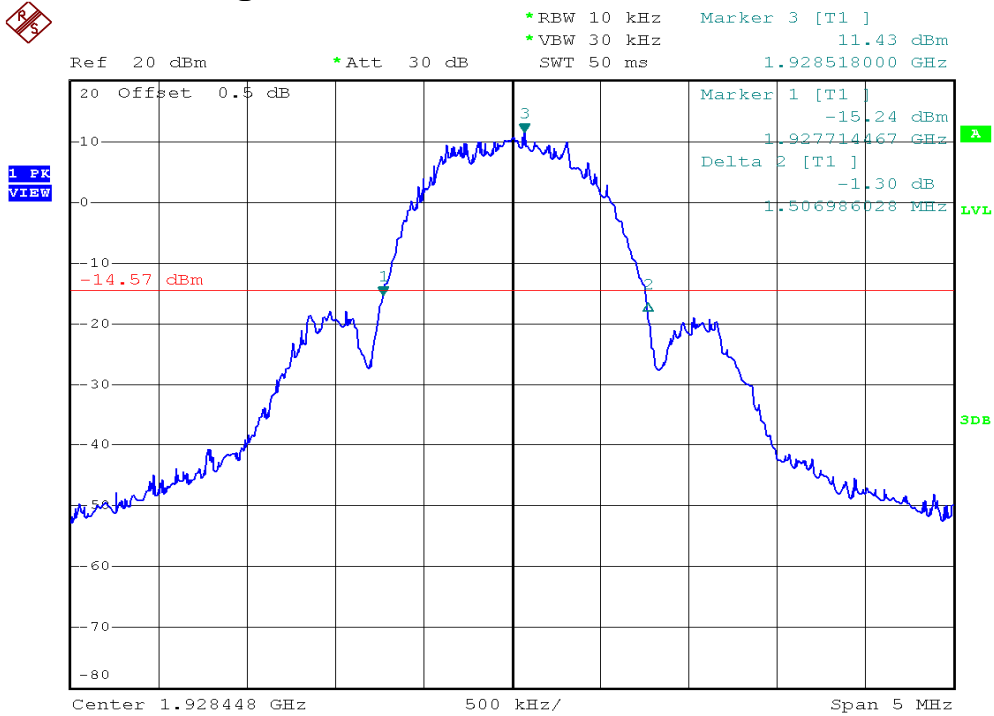

Base unit, Highest channel, Traffic carrier