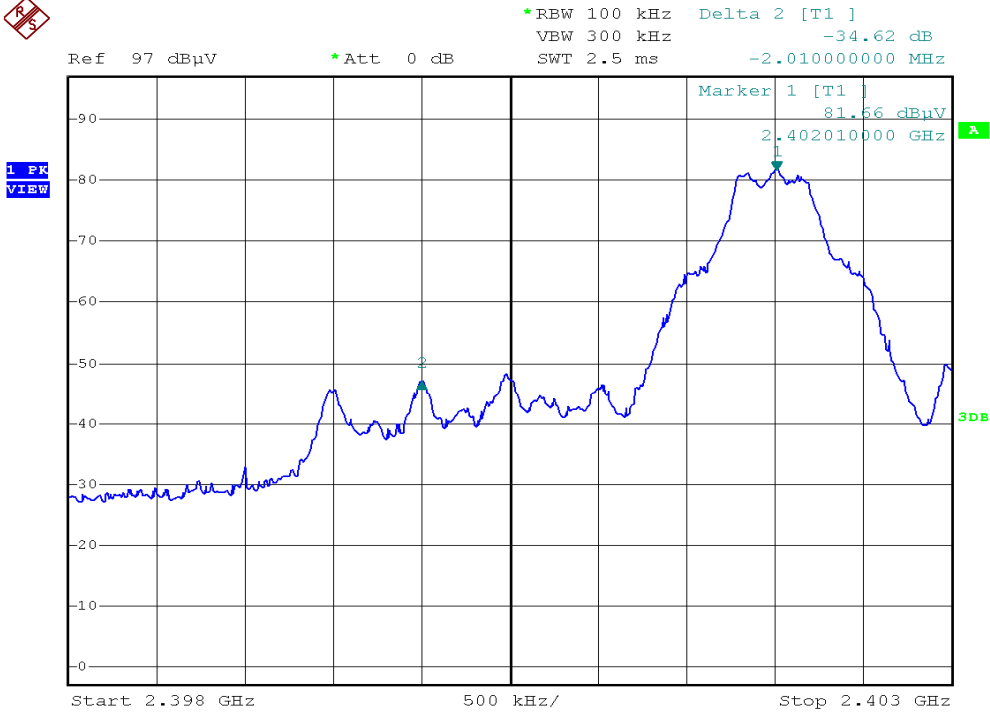

INTERTEK TESTING SERVICES

Radiated Emission on the Bandedge Plots

Base unit, Lowest channel

Base unit, Highest channel