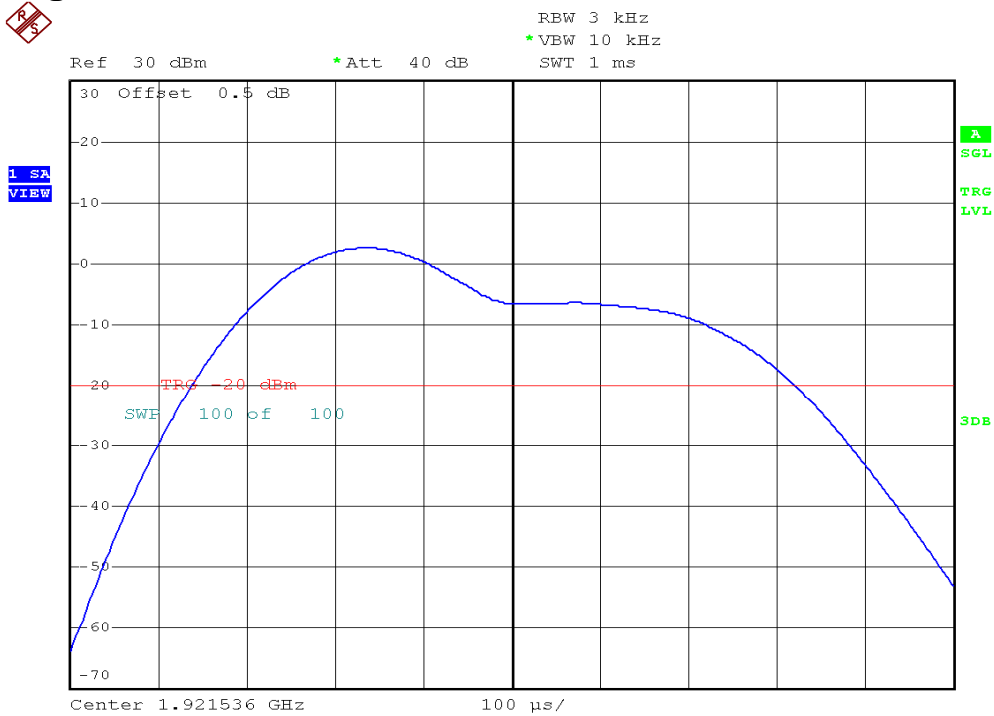

INTERTEK TESTING SERVICES

Power Spectral Density Plots

Digital Photo Frame unit, Lowest channel, Traffic carrier

Digital Photo Frame unit, Highest channel, Traffic carrier