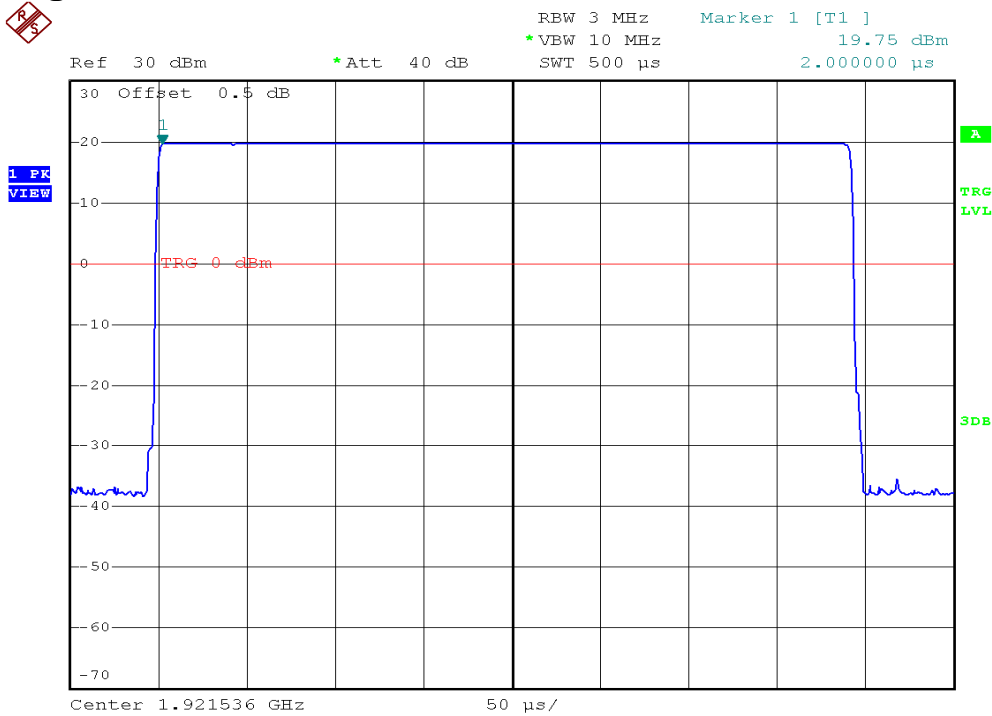

INTERTEK TESTING SERVICES

Peak Transmit Power Plots

Digital Photo Frame unit, Lowest channel, Traffic carrier

Digital Photo Frame unit, Middle channel, Traffic carrier

INTERTEK TESTING SERVICES

Peak Transmit Power Plots

Digital Photo Frame unit, Highest channel, Traffic carrier