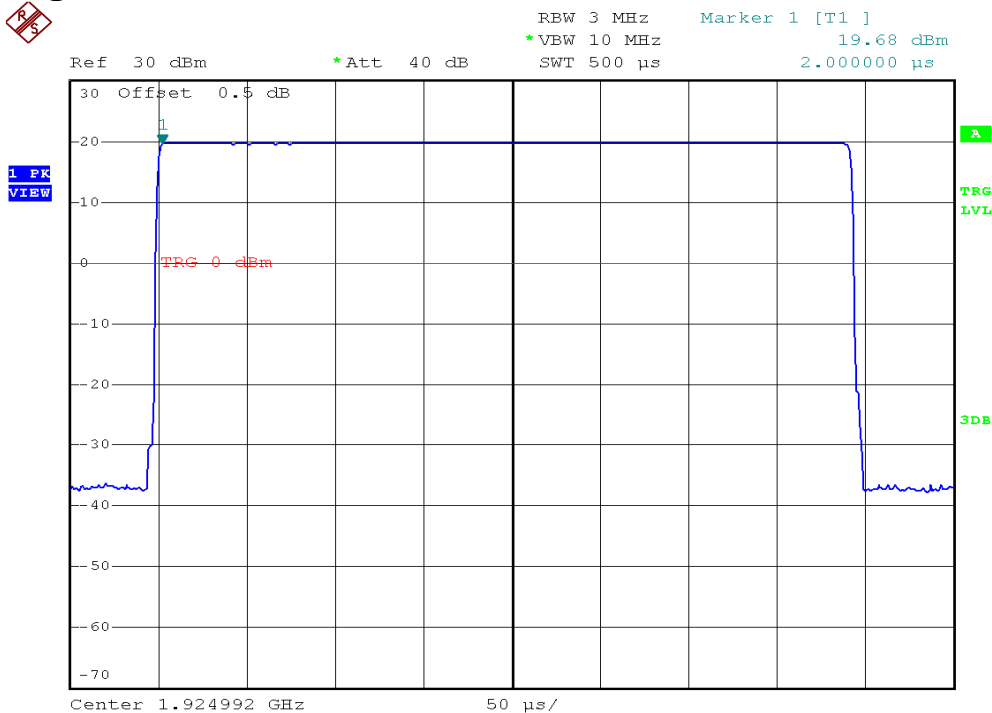

INTERTEK TESTING SERVICES

Peak Transmit Power Plots

Digital Photo Frame unit, Lowest channel, Traffic carrier

Digital Photo Frame unit, Middle channel, Traffic carrier

INTERTEK TESTING SERVICES

Peak Transmit Power Plots

Digital Photo Frame unit, Highest channel, Traffic carrier