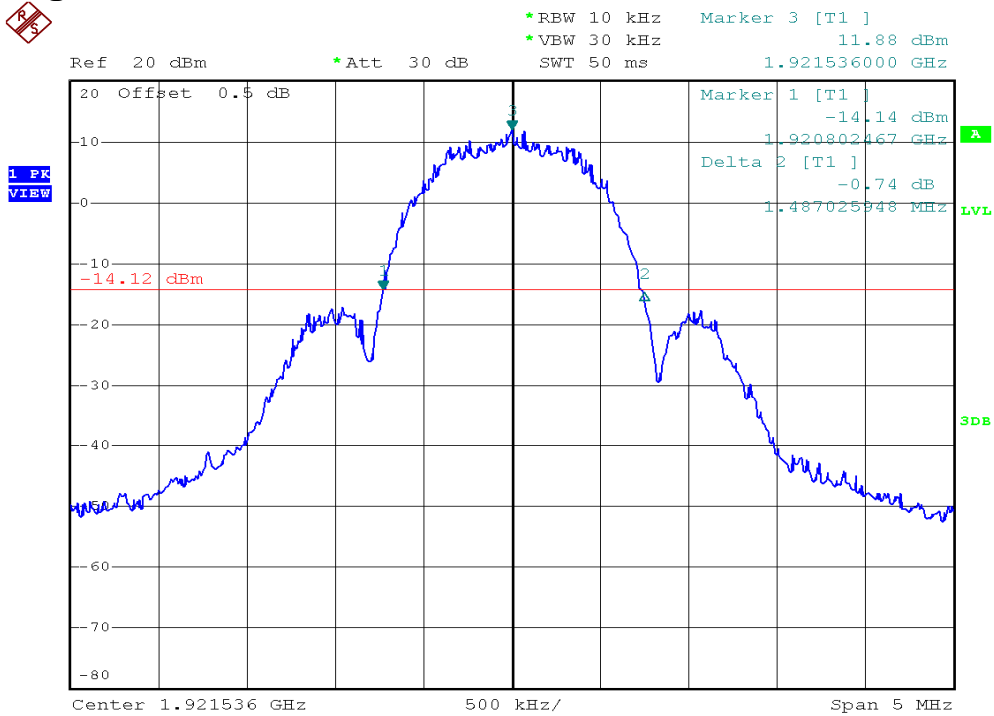

INTERTEK TESTING SERVICES

26dB Emission Bandwidth Plots

Digital Photo Frame unit, Lowest channel, Traffic carrier

Digital Photo Frame unit, Highest channel, Traffic carrier