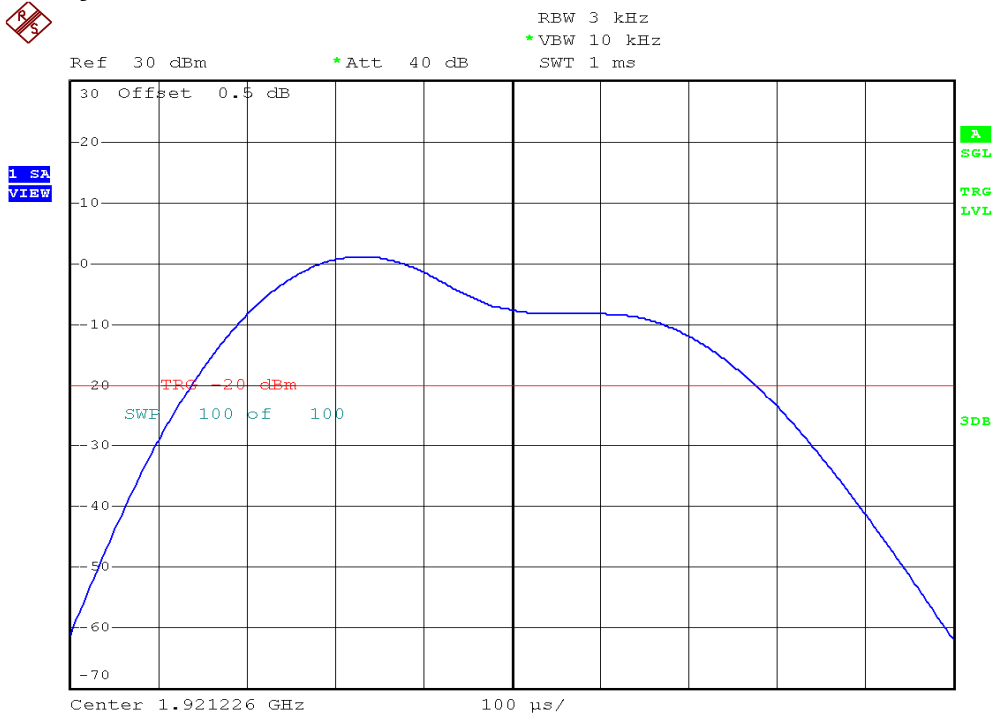

## Power Spectral Density Plots

### Baby unit, Lowest channel, Traffic carrier