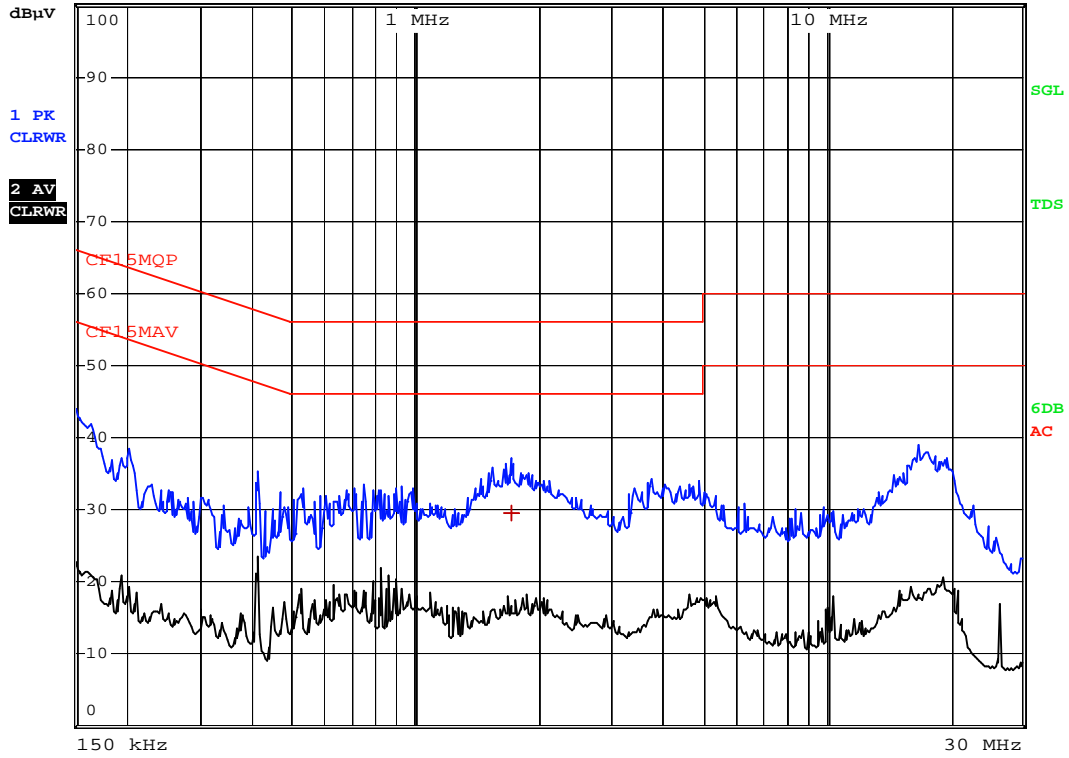

RBW 9 kHz

MT 1 s

Att 10 dB AUTO PREAMP OFF

Date: 3.FEB.2012 12:21:51

Report No.:HK12011021-1
Mode: Talk with Lullaby Playing
AC Mains

EDIT PEAK LIST (Final Measurement Results)				
TRACE	FREQUENCY	LEVEL dB μ V	DELTA LIMIT dB	
Trace1:	CF15MQP			
Trace2:	CF15MAV			
Trace3:	---			
1 Quasi Peak	1.7205 MHz	29.44	L1 gnd	-26.55