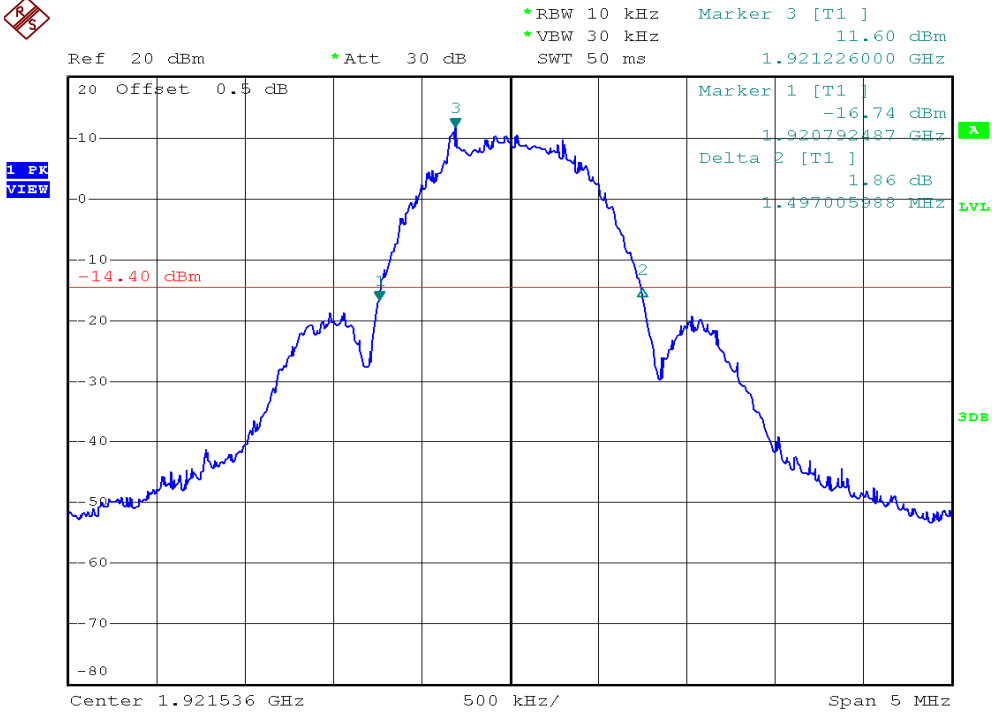

## 26dB Emission Bandwidth Plots

### Baby unit, Lowest channel, Traffic carrier

### Baby unit, Highest channel, Traffic carrier