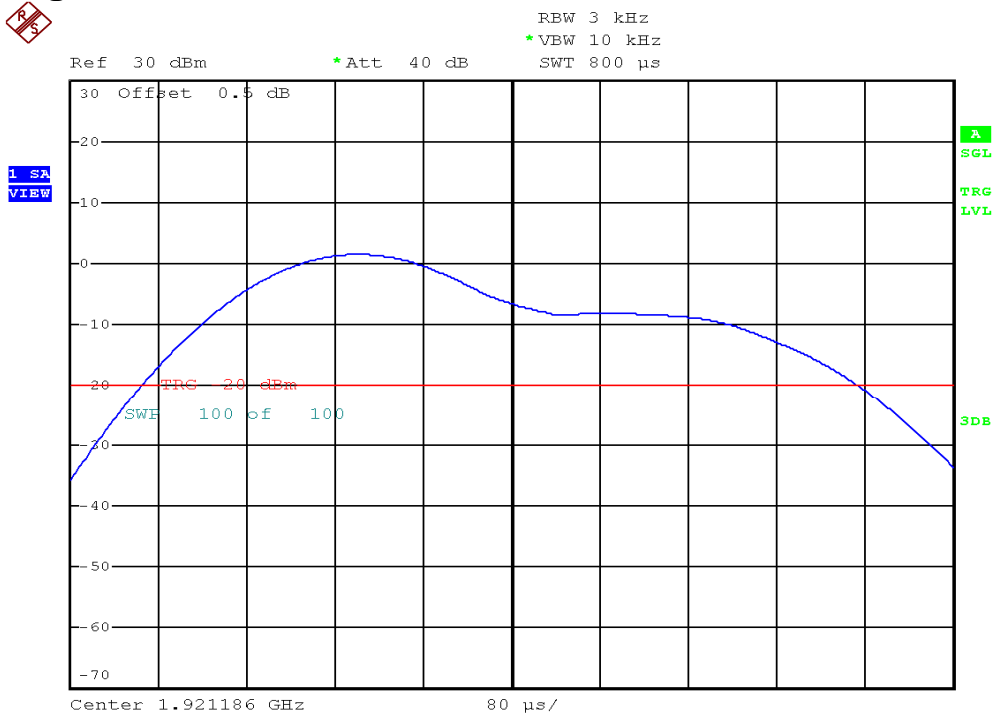

## Power Spectral Density Plots

### Digital Photo Frame unit, Lowest channel, Traffic carrier

### Digital Photo Frame unit, Highest channel, Traffic carrier