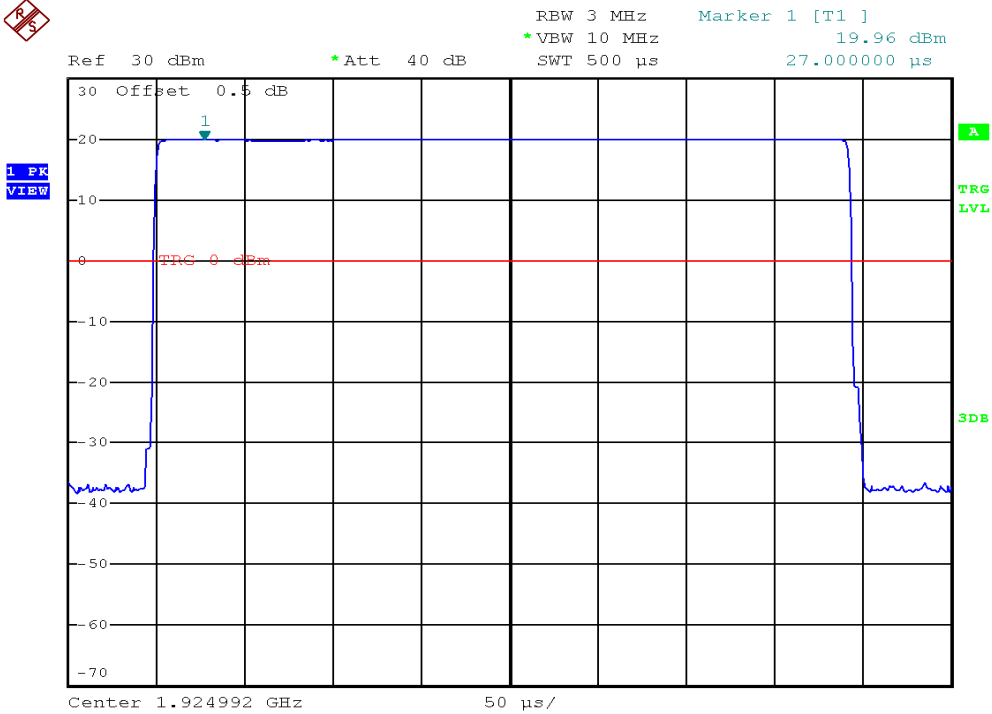

INTERTEK TESTING SERVICES

Peak Transmit Power Plots

Digital Photo Frame unit, Lowest channel, Traffic carrier

Digital Photo Frame unit, Middle channel, Traffic carrier

INTERTEK TESTING SERVICES

Peak Transmit Power Plots

Digital Photo Frame unit, Highest channel, Traffic carrier