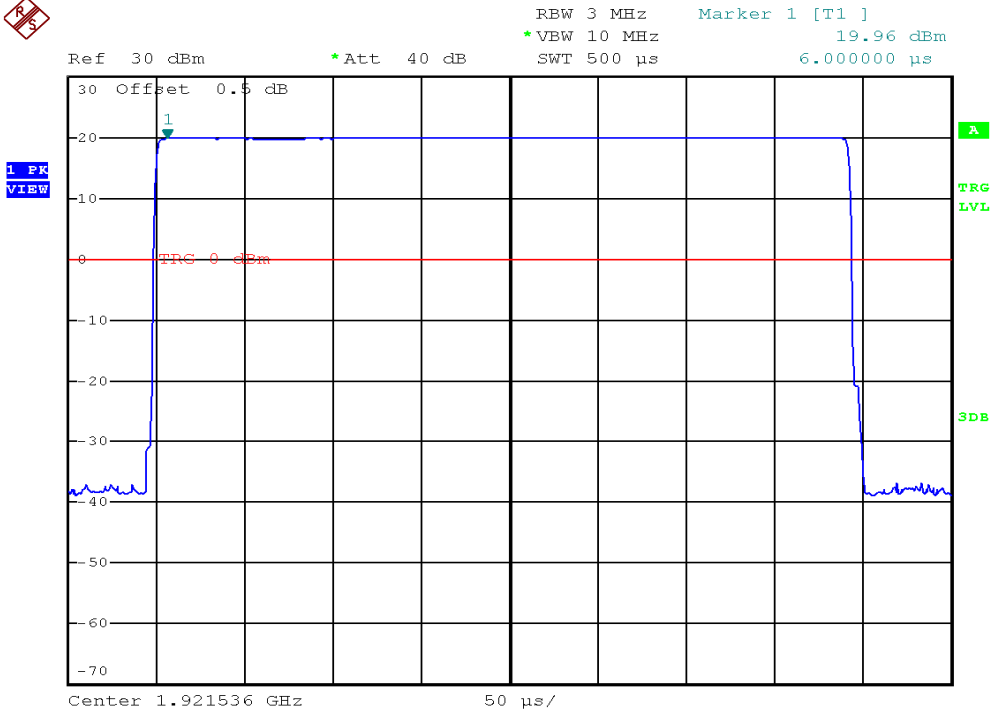

INTERTEK TESTING SERVICES

Peak Transmit Power Plots

Digital Photo Frame unit, Lowest channel, Traffic carrier

Digital Photo Frame unit, Middle channel, Traffic carrier

INTERTEK TESTING SERVICES

Peak Transmit Power Plots

Digital Photo Frame unit, Highest channel, Traffic carrier