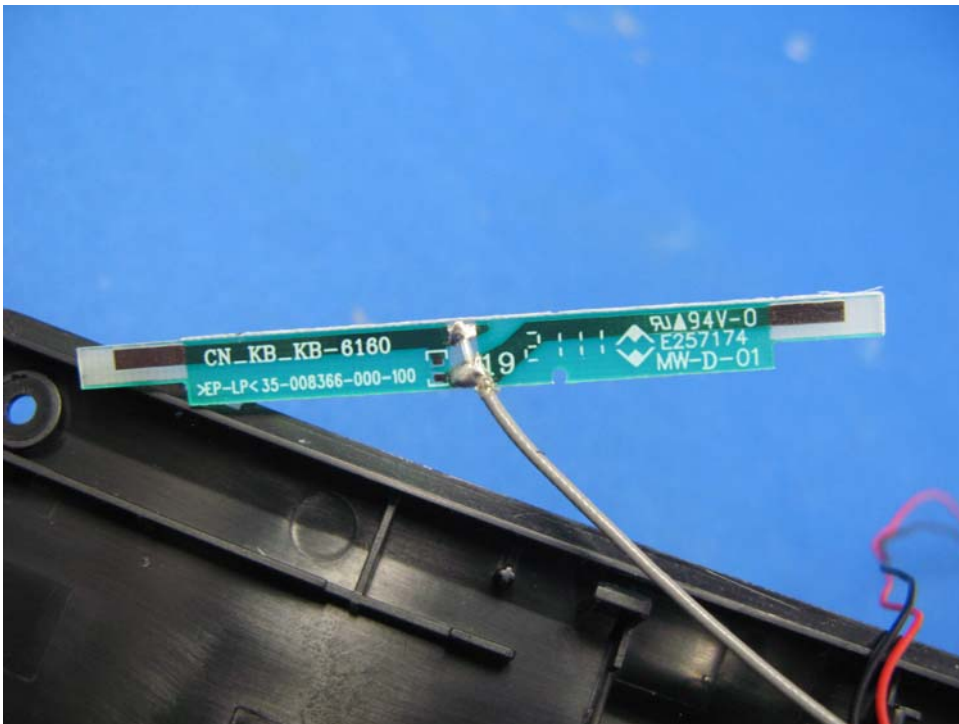

Digital Photo Frame Unit Main PCB solder side

INTERTEK TESTING SERVICES

Internal photos

Digital Photo Frame Unit Antenna front side

Digital Photo Frame Unit Antenna rear side

INTERTEK TESTING SERVICES

Internal photos

Digital Photo Frame Unit LED front side

Digital Photo Frame Unit LED rear side

INTERTEK TESTING SERVICES

Internal photos

Digital Photo Frame Unit Oscillator PCB comp side