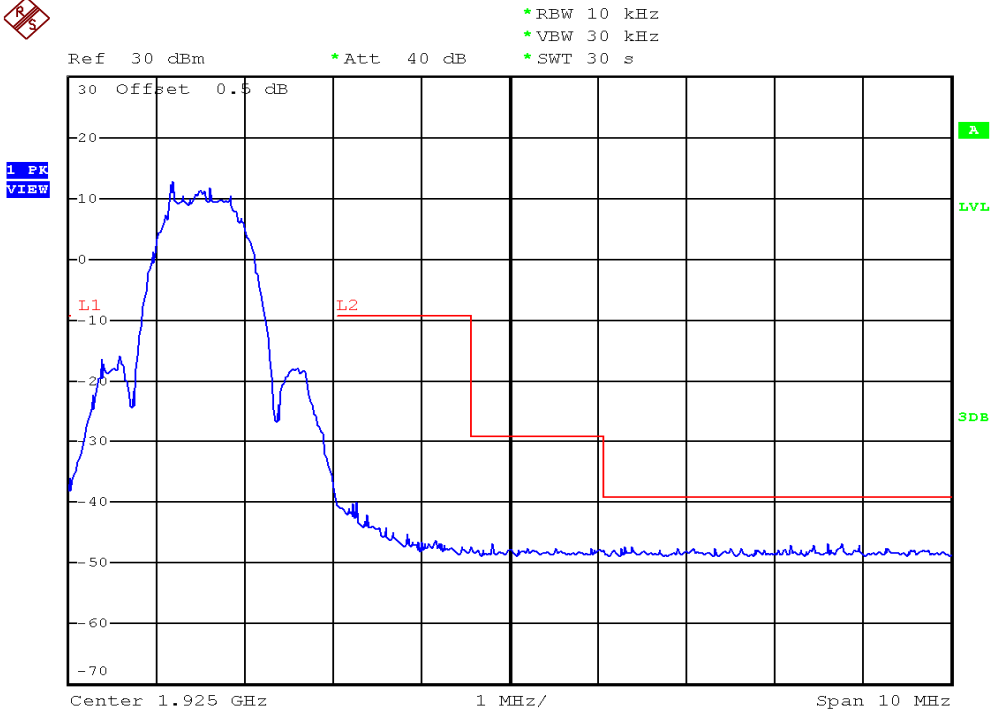

INTERTEK TESTING SERVICES

Unwanted Emission Inside The Sub-Band Plots

Digital Photo Frame unit, Lowest channel, Traffic carrier

Digital Photo Frame unit, Highest channel, Traffic carrier