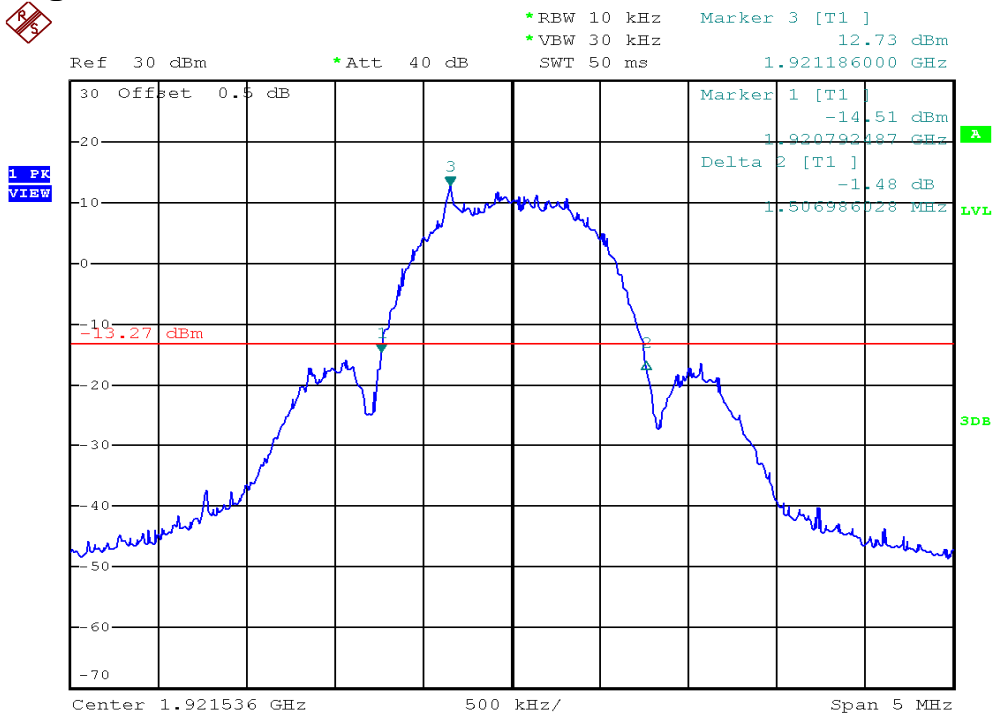

INTERTEK TESTING SERVICES

26dB Emission Bandwidth Plots

Digital Photo Frame unit, Lowest channel, Traffic carrier

Digital Photo Frame unit, Highest channel, Traffic carrier