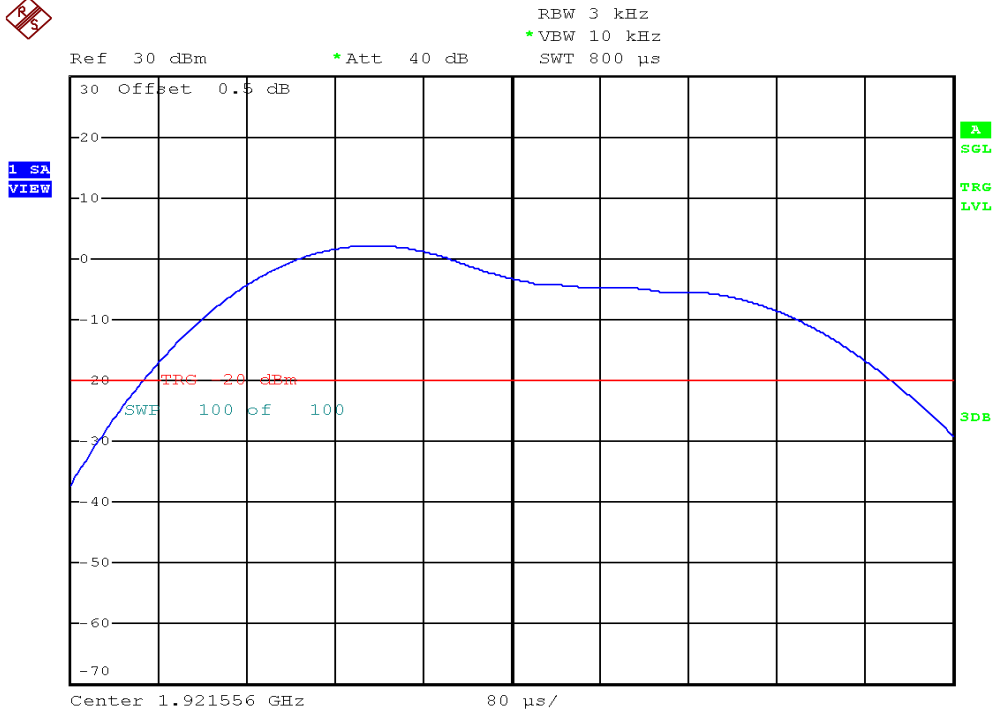

INTERTEK TESTING SERVICES

Power Spectral Density Plots

Parent unit, Lowest channel, Traffic carrier

Parent unit, Highest channel, Traffic carrier