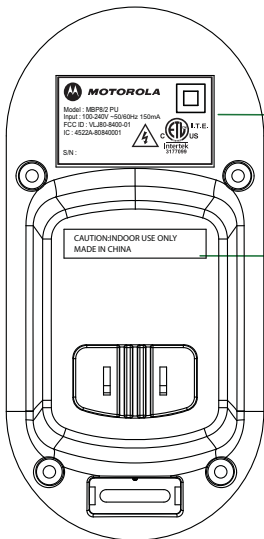

Lable paper :
34.5 x 19.5 mm

Engraved in glossy
Raised 0.3mm

MBP8 US/CAN_PU

Lable paper :
34.5 x 19.5 mm
92-023533-010-100

Engraved in glossy
Raised 0.3mm

MBP8/2 US/CAN_PU

Lable paper :
34.5 x 19.5 mm
92-023524-010-100

Engraved in glossy
Raised 0.3mm

MBP7 US/CAN_PU