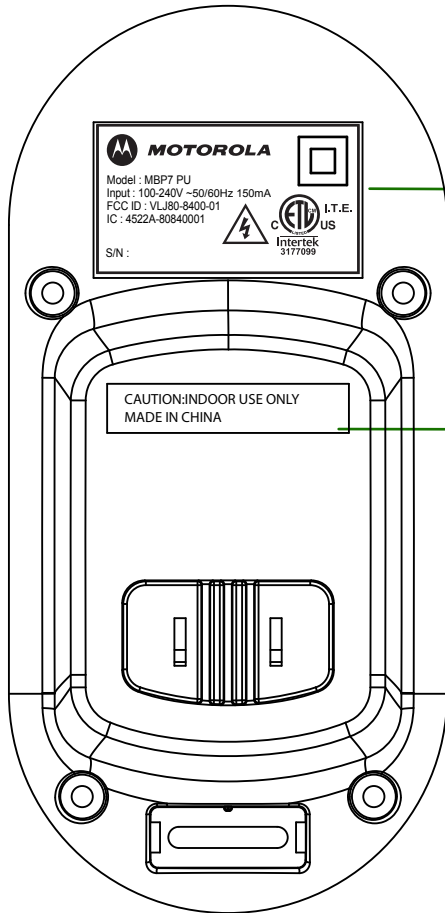

Lable paper :
34.5 x 19.5 mm

Engraved in glossy
Raised 0.3mm

MBP8 US/CAN_PU

Lable paper :
34.5 x 19.5 mm
92-023533-010-100

Engraved in glossy
Raised 0.3mm

MBP8/2 US/CAN_PU

Lable paper :
34.5 x 19.5 mm
92-023524-010-100

Engraved in glossy
Raised 0.3mm

MBP7 US/CAN_PU