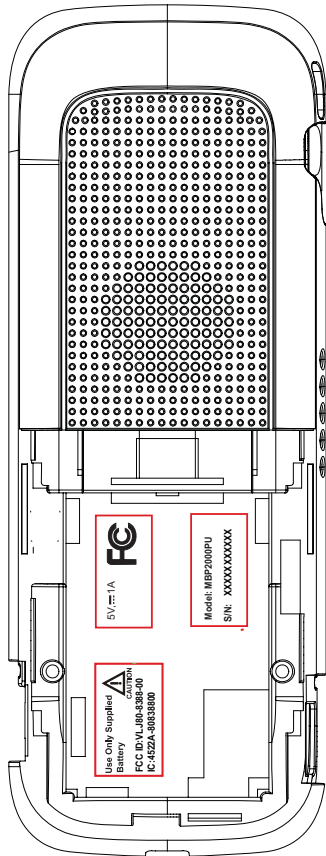

MBP2000PU and HS1101 LABEL ARTWORK

HS FCC label
Size: 20L10Wmm
Material: 80g art paper
Background: White
Text color: Black

HS label
Size: 20L12Wmm
Material: 80g art paper
Background: Black
Text color: White

label for following two models
Model:MBP2000PU
Model:HS1101

BS label A
Size: 29.5L12Wmm
Material: 80g art paper
Background: Black
Text color: White