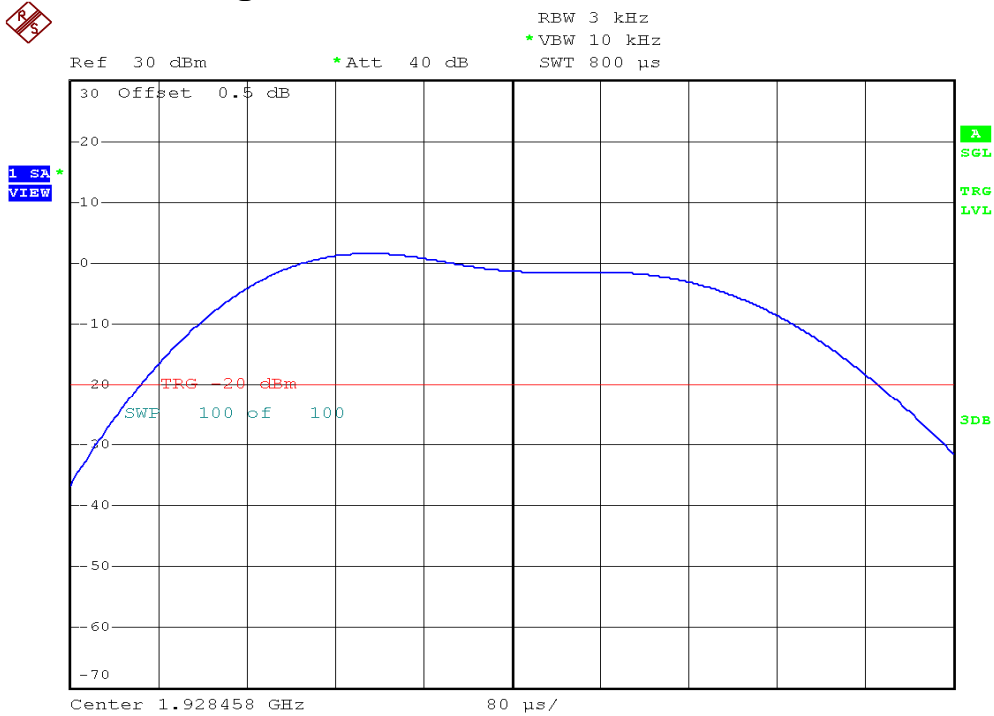

INTERTEK TESTING SERVICES

Power Spectral Density Plots

Base unit, Lowest channel, Traffic carrier

Base unit, Highest channel, Traffic carrier

INTERTEK TESTING SERVICES

Power Spectral Density Plots

Handset unit, Lowest channel, Traffic carrier

Handset unit, Highest channel, Traffic carrier