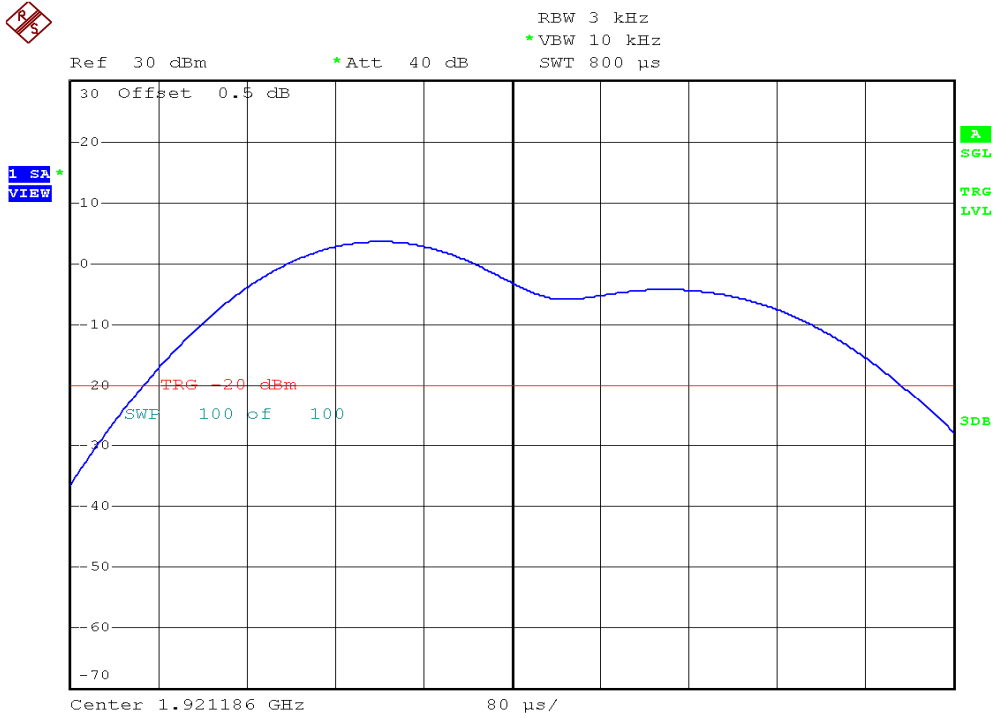

INTERTEK TESTING SERVICES

Power Spectral Density Plots

Base unit, Lowest channel, Traffic carrier

Base unit, Highest channel, Traffic carrier

INTERTEK TESTING SERVICES

Power Spectral Density Plots

Handset unit, Lowest channel, Traffic carrier

Handset unit, Highest channel, Traffic carrier