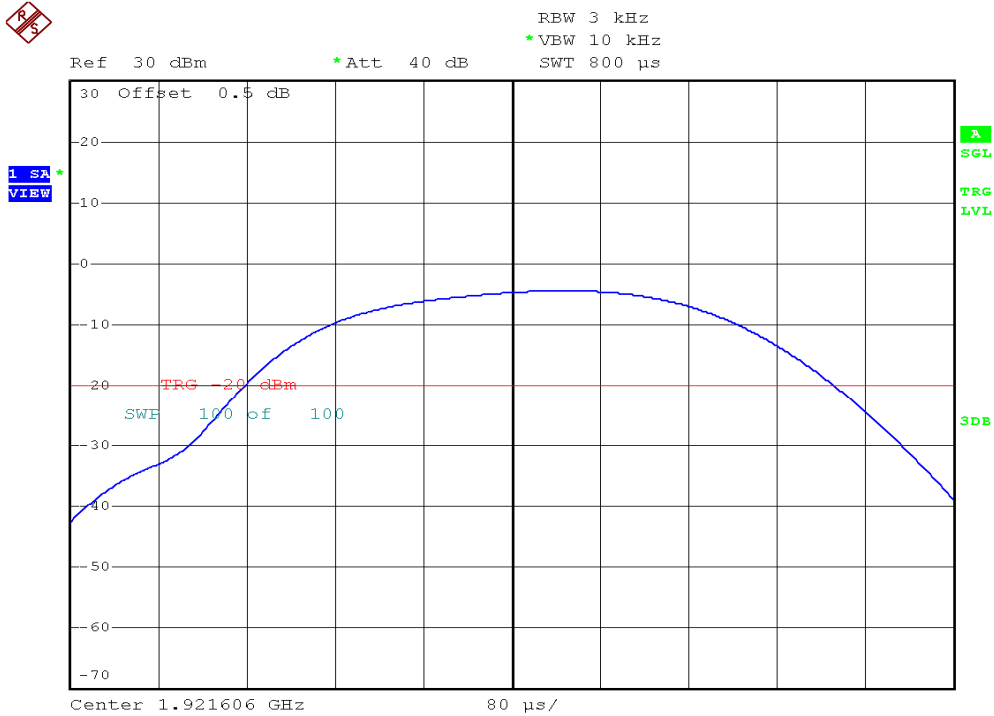

INTERTEK TESTING SERVICES

Power Spectral Density Plots

Base unit, Lowest channel, Traffic carrier

Base unit, Highest channel, Traffic carrier

INTERTEK TESTING SERVICES

Power Spectral Density Plots

Handset unit, Lowest channel, Traffic carrier

Handset unit, Highest channel, Traffic carrier