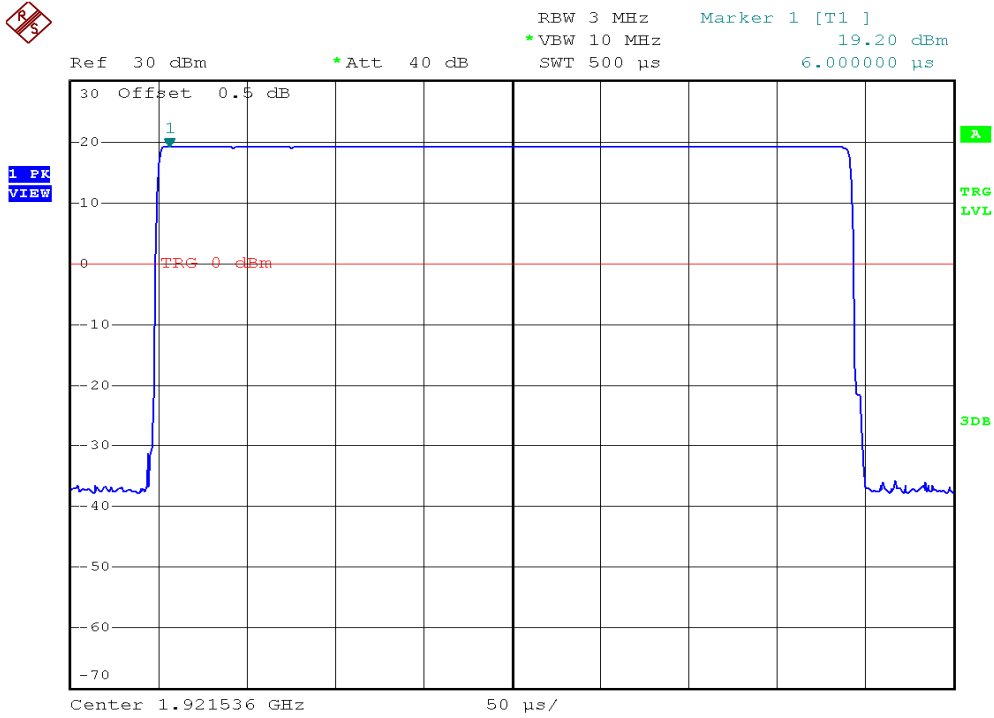

## Peak Transmit Power Plots

### Base unit, Lowest channel, Traffic carrier