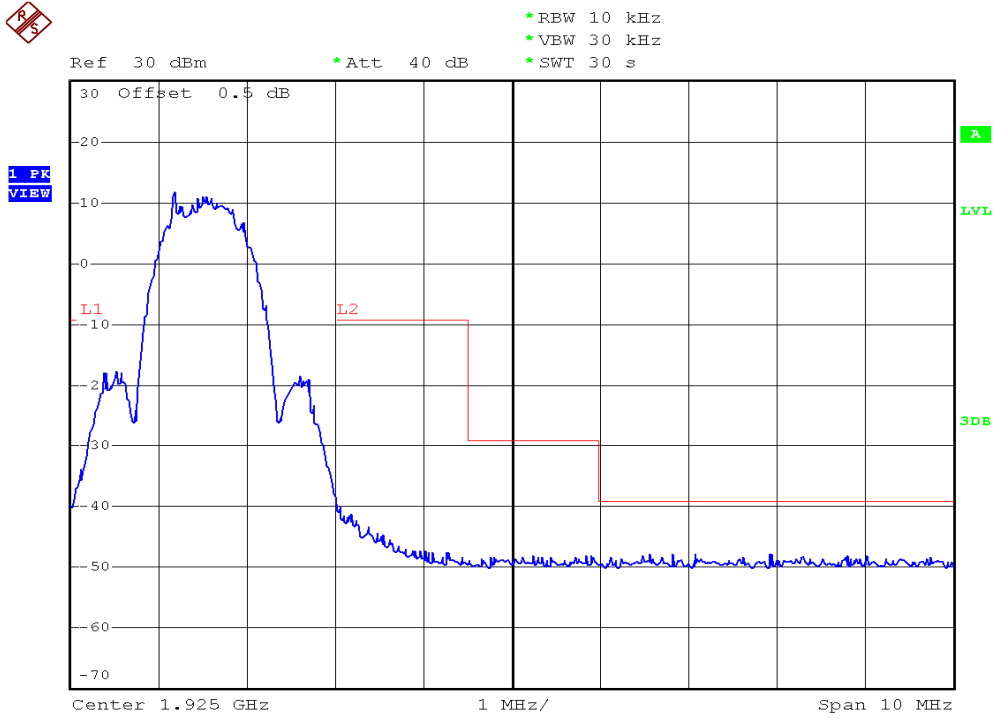

INTERTEK TESTING SERVICES

Unwanted Emission Inside The Sub-Band Plots

Base unit, Lowest channel, Traffic carrier

Base unit, Highest channel, Traffic carrier

INTERTEK TESTING SERVICES

Unwanted Emission Inside The Sub-Band Plots

Handset unit, Lowest channel, Traffic carrier

Handset unit, Highest channel, Traffic carrier