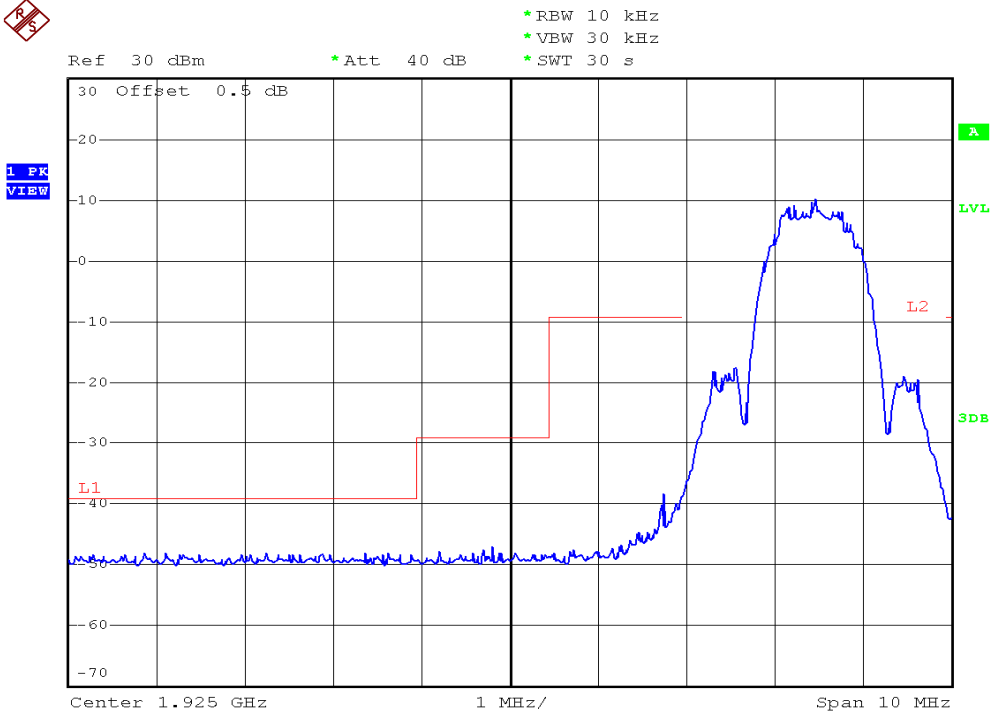

INTERTEK TESTING SERVICES

Unwanted Emission Inside The Sub-Band Plots

Base unit, Lowest channel, Traffic carrier

Base unit, Highest channel, Traffic carrier

INTERTEK TESTING SERVICES

Unwanted Emission Inside The Sub-Band Plots

Handset unit, Lowest channel, Traffic carrier

Handset unit, Highest channel, Traffic carrier