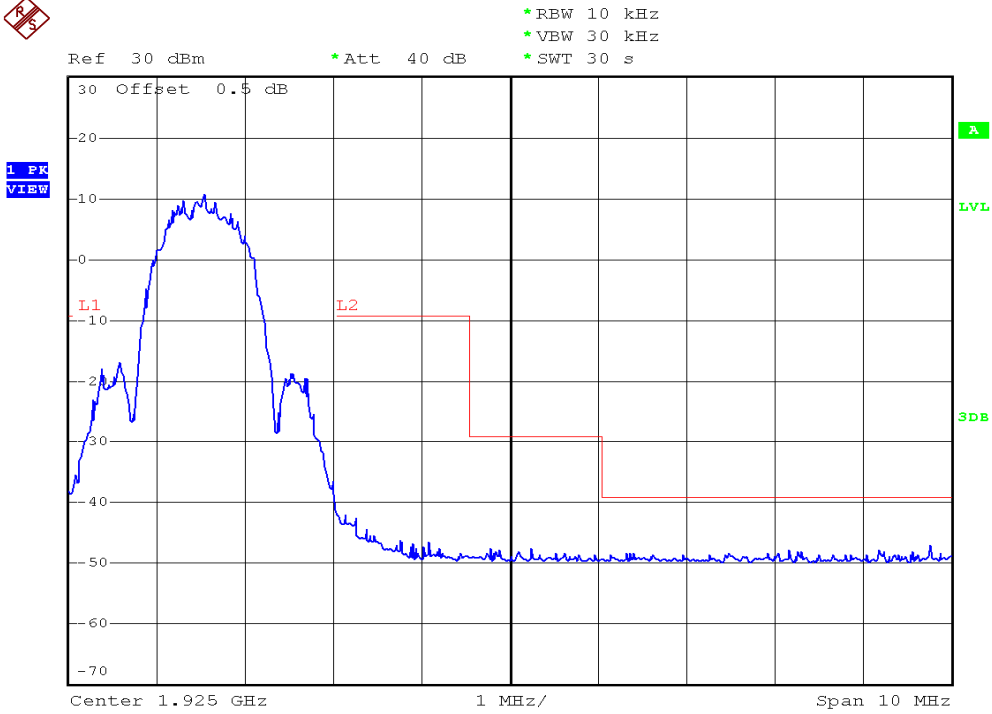

INTERTEK TESTING SERVICES

Unwanted Emission Inside The Sub-Band Plots

Base unit, Lowest channel, Traffic carrier

Base unit, Highest channel, Traffic carrier

INTERTEK TESTING SERVICES

Unwanted Emission Inside The Sub-Band Plots

Handset unit, Lowest channel, Traffic carrier

Handset unit, Highest channel, Traffic carrier