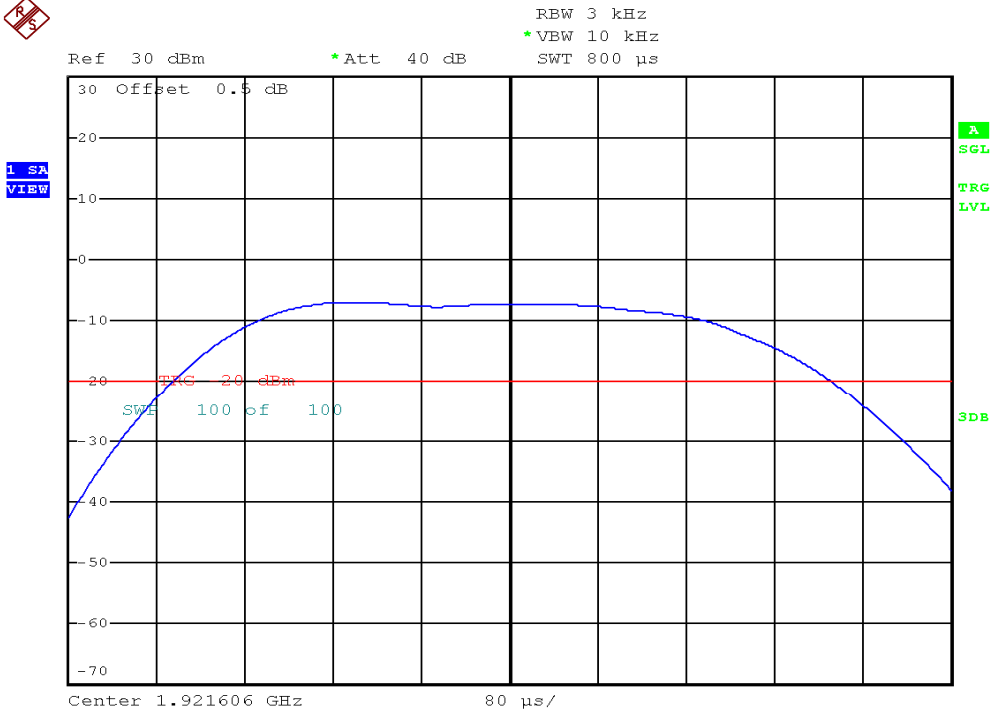

## Power Spectral Density Plots

### Parent unit, Lowest channel, Traffic carrier