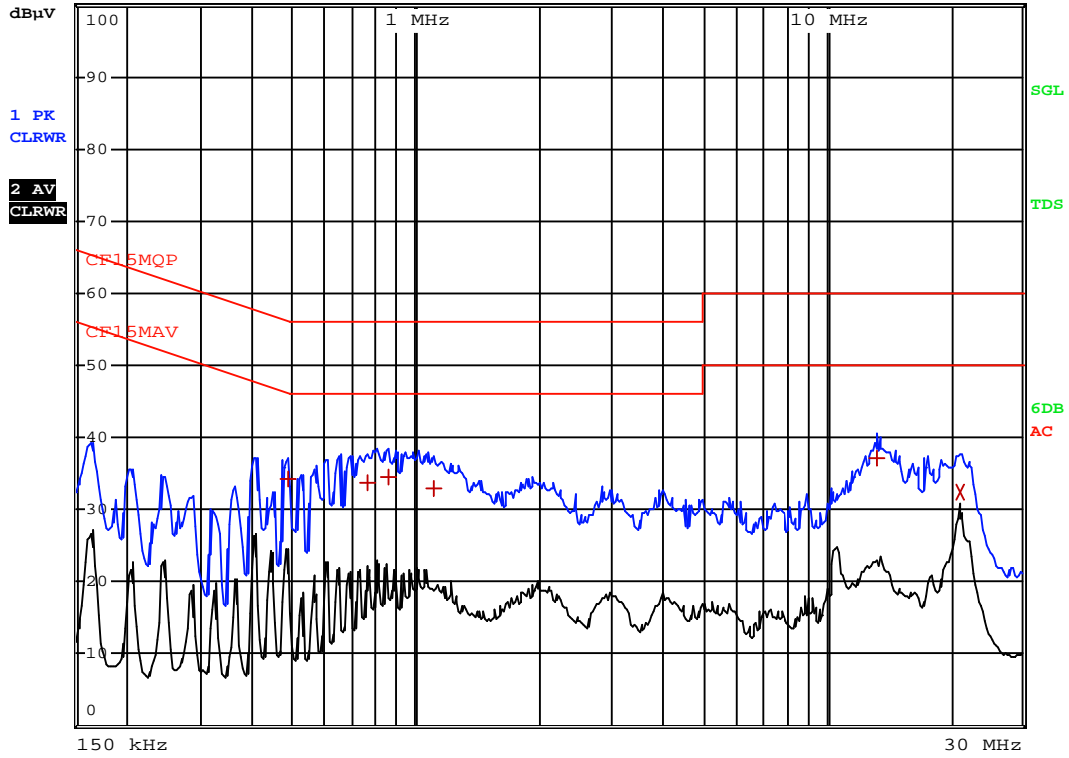

RBW 9 kHz
MT 1 s

Att 10 dB AUTO PREAMP OFF

Date: 8.JUL.2011 20:28:31

Report no.: HK11061060
Talk Mode
AC Mains

EDIT PEAK LIST (Final Measurement Results)					
Trace1: CF15MQP					
Trace2: CF15MAV					
Trace3: ---					
	TRACE	FREQUENCY	LEVEL	dB μ V	DELTA LIMIT
1	Quasi Peak	487.5 kHz	34.16	L1	-22.04
1	Quasi Peak	762 kHz	33.78	L1	-22.21
1	Quasi Peak	856.5 kHz	34.55	L1	-21.44
1	Quasi Peak	1.1085 MHz	33.05	L1	-22.94
1	Quasi Peak	13.245 MHz	37.11	N	-22.88
2	CISPR Average	21.0885 MHz	32.37	N	-17.62