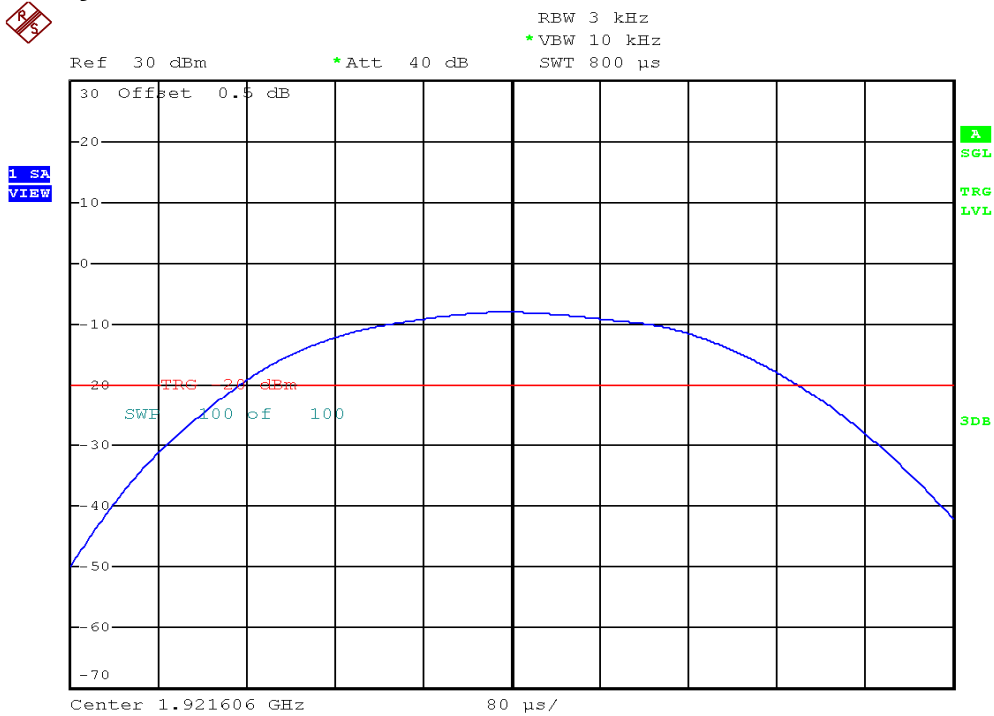

INTERTEK TESTING SERVICES

Power Spectral Density Plots

Baby unit, Lowest channel, Traffic carrier

Baby unit, Highest channel, Traffic carrier