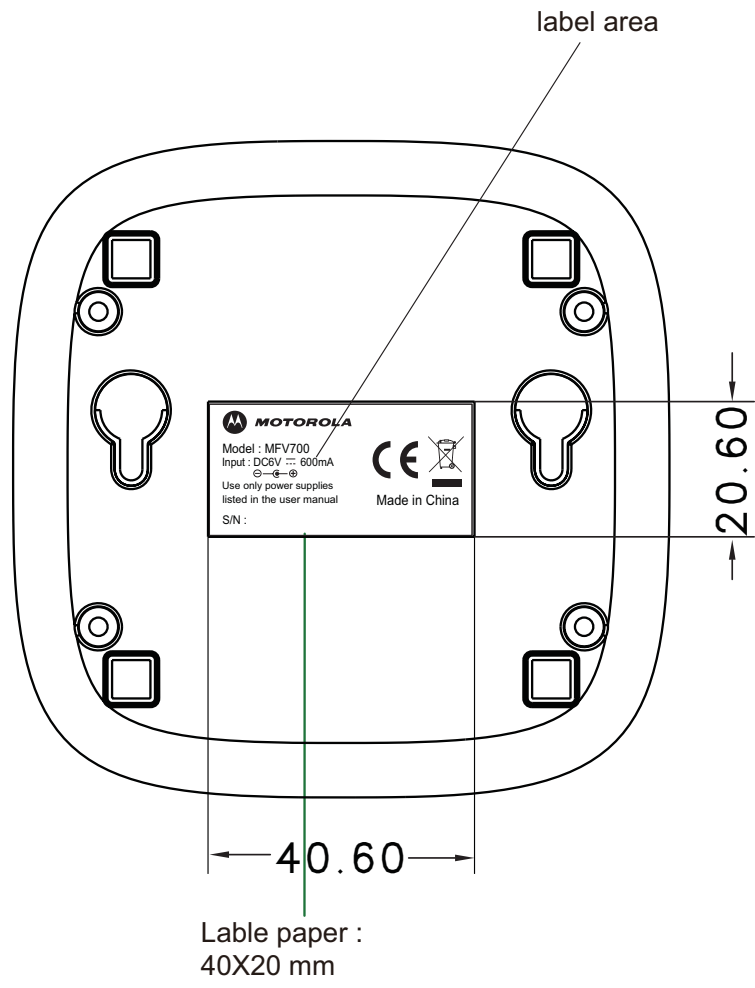

Lable paper :
40X20 mm

MBP20 BU

MBP20BU-(UK/EU)

MBP20BU-(US/CA)

MFV700 BU

MFV700BU-(UK/EU)

Camara label
92-0xxxxx-010-100
Dimension: 40*20 mm
Material: 80g art paper

MFV700BU-(US/CA)

Camara label
92-0xxxxx-010-100
Dimension: 40*20 mm
Material: 80g art paper