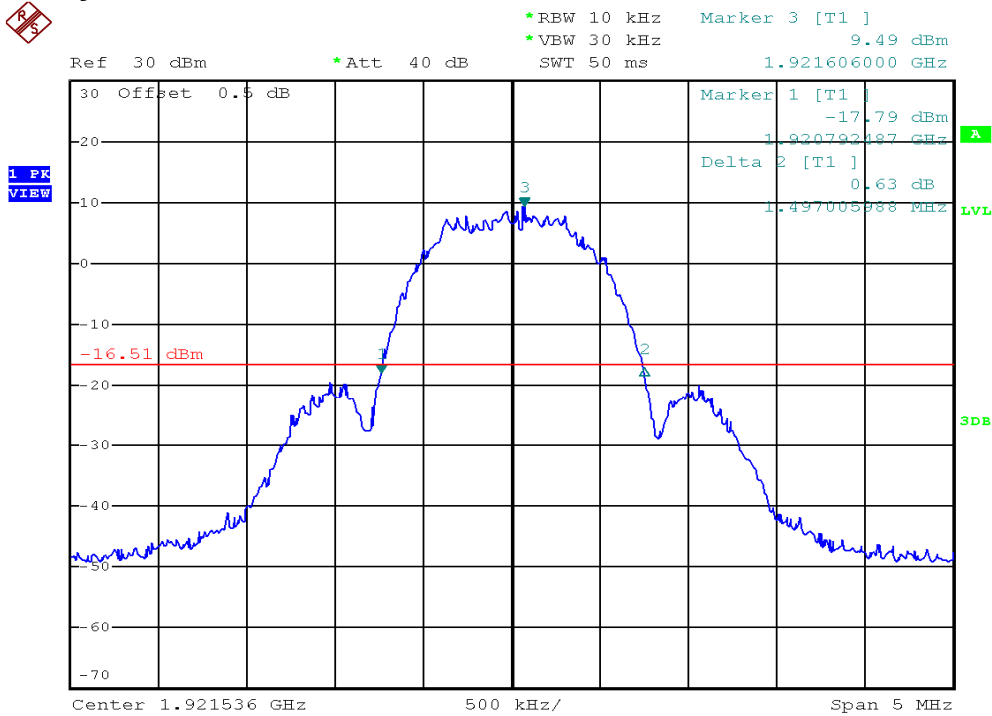

INTERTEK TESTING SERVICES

26dB Emission Bandwidth Plots

Baby unit, Lowest channel, Traffic carrier

Baby unit, Highest channel, Traffic carrier