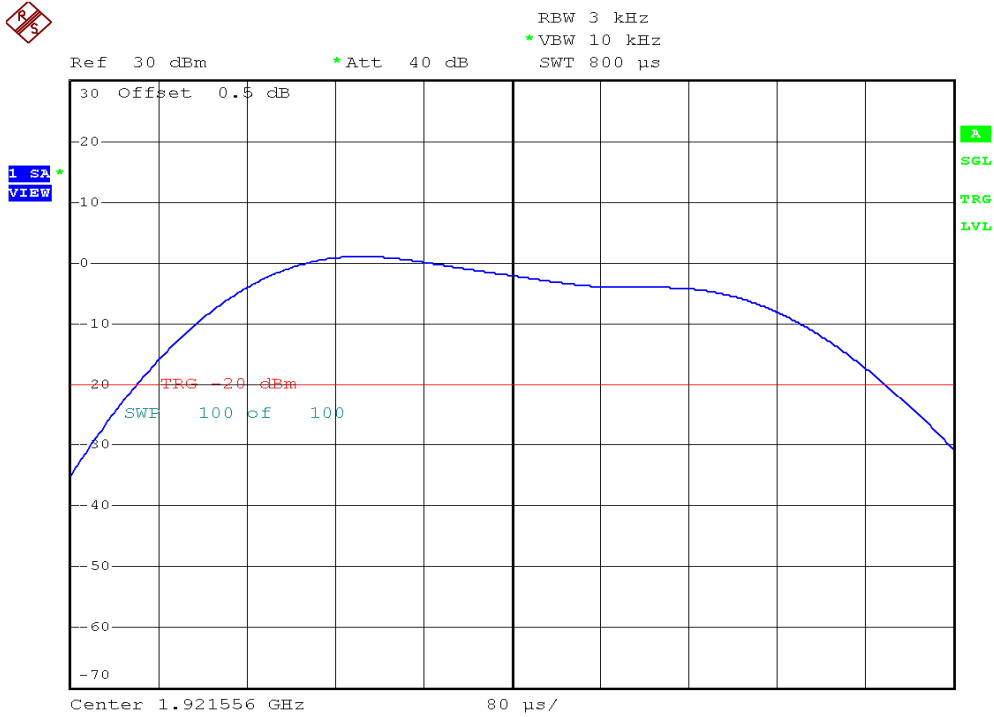

INTERTEK TESTING SERVICES

Power Spectral Density Plots

Parent unit, Lowest channel, Traffic carrier

Parent unit, Highest channel, Traffic carrier