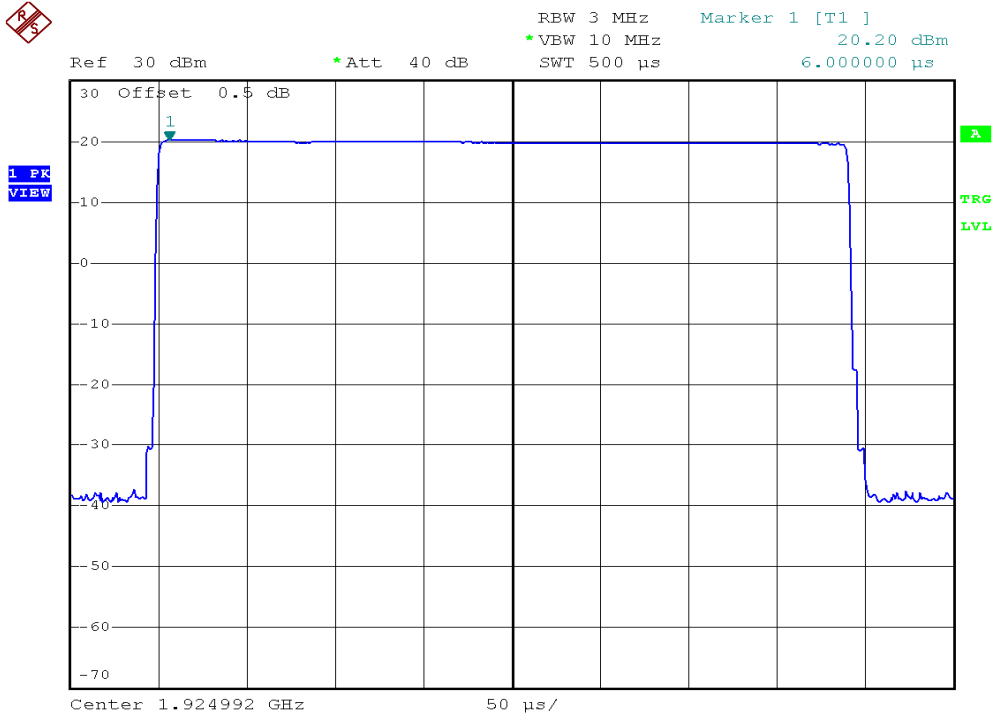

INTERTEK TESTING SERVICES

Peak Transmit Power Plots

Parent unit, Lowest channel, Traffic carrier

Parent unit, Middle channel, Traffic carrier

INTERTEK TESTING SERVICES

Peak Transmit Power Plots

Parent unit, Highest channel, Traffic carrier