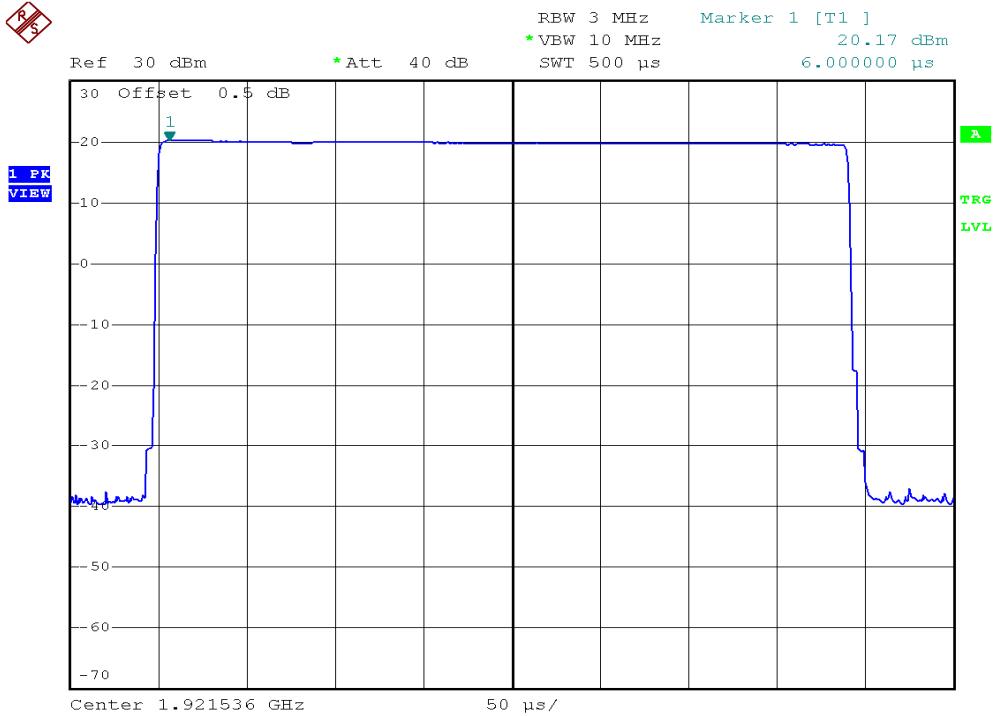

INTERTEK TESTING SERVICES

Peak Transmit Power Plots

Parent unit, Lowest channel, Traffic carrier

Parent unit, Middle channel, Traffic carrier

INTERTEK TESTING SERVICES

Peak Transmit Power Plots

Parent unit, Highest channel, Traffic carrier