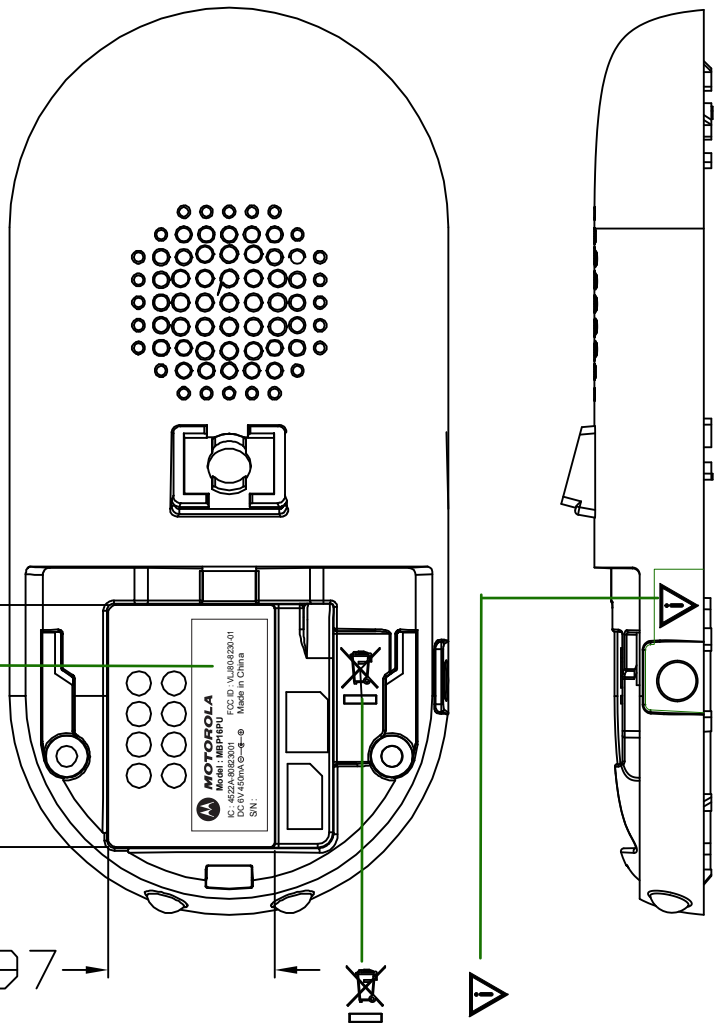

Lable paper :
28 x 10 mm

31.97

21.97

Engraved in glossy
Raised 0.3mm

MBP16 US/CA PU

Lable paper :
28 x 10 mm

31.97

21.97

Engraved in glossy
Raised 0.3mm

MBP11 US/CA PU