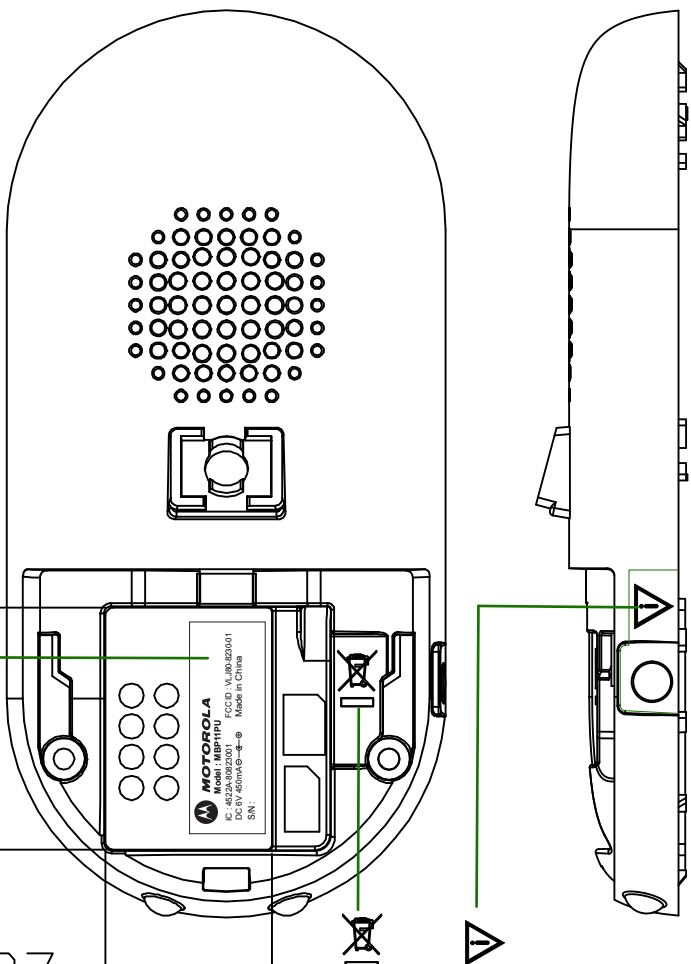

Lable paper :
28 x 10 mm

31.97

21.97

Engraved in glossy
Raised 0.3mm

MBP16 US/CA PU

Lable paper :
28 x 10 mm

31.97

21.97

Engraved in glossy
Raised 0.3mm

MBP11 US/CA PU