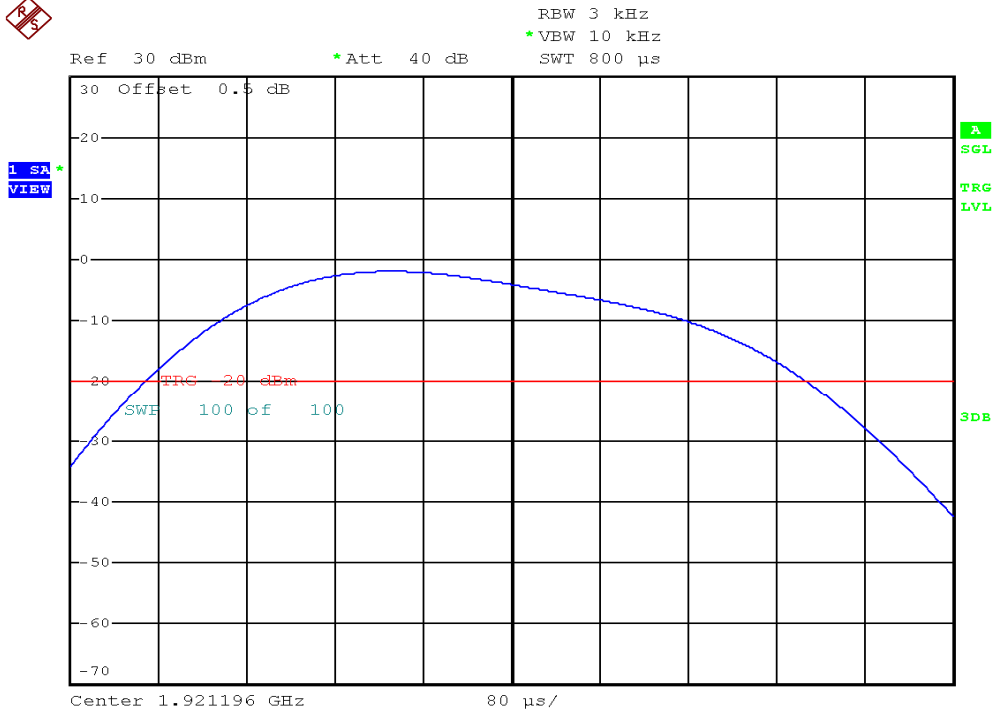

INTERTEK TESTING SERVICES

Power Spectral Density Plots

Base unit, Lowest channel, Traffic carrier

Base unit, Highest channel, Traffic carrier