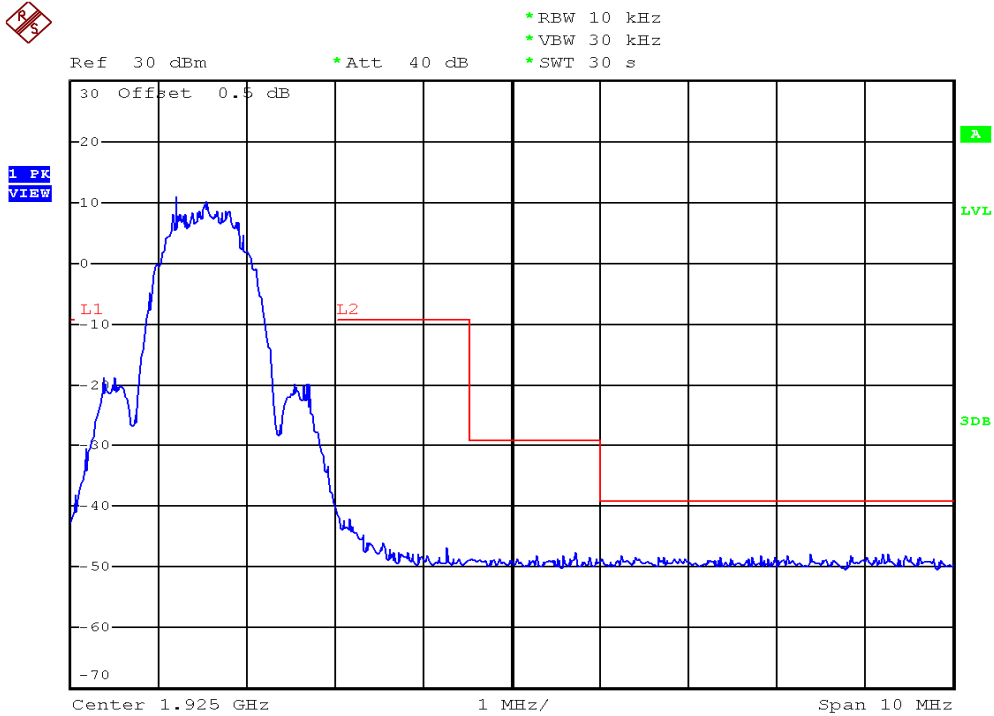

## Unwanted Emission Inside The Sub-Band Plots

### Base unit, Lowest channel, Traffic carrier