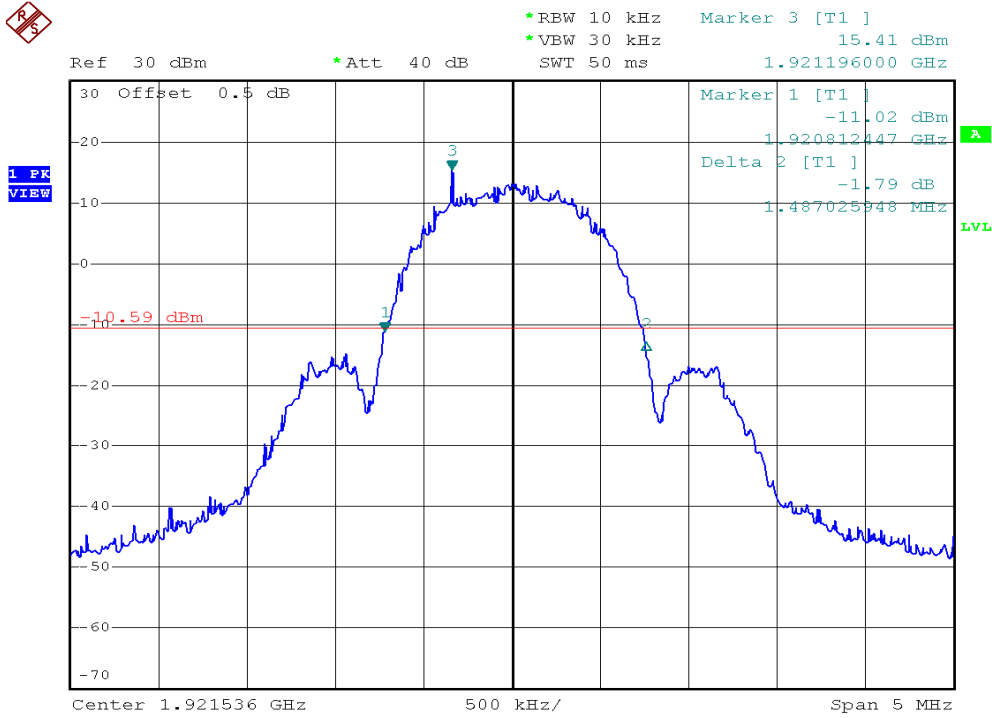

INTERTEK TESTING SERVICES

26dB Emission Bandwidth Plots

Base unit, Lowest channel, Traffic carrier

Base unit, Highest channel, Traffic carrier