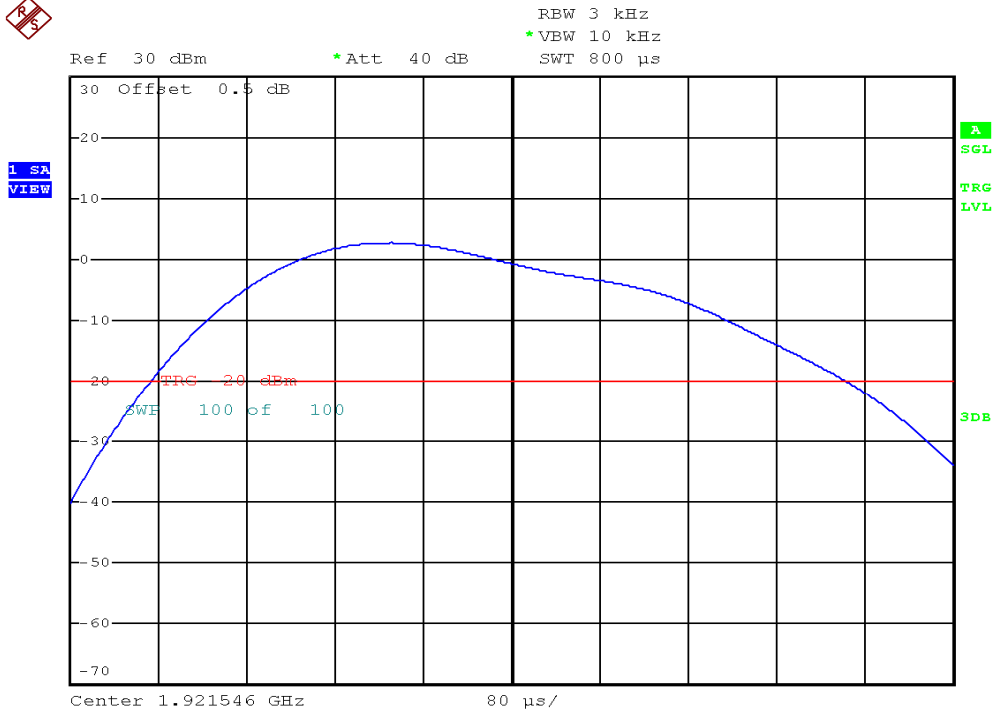

## Power Spectral Density Plots

### Base unit, Lowest channel, Traffic carrier