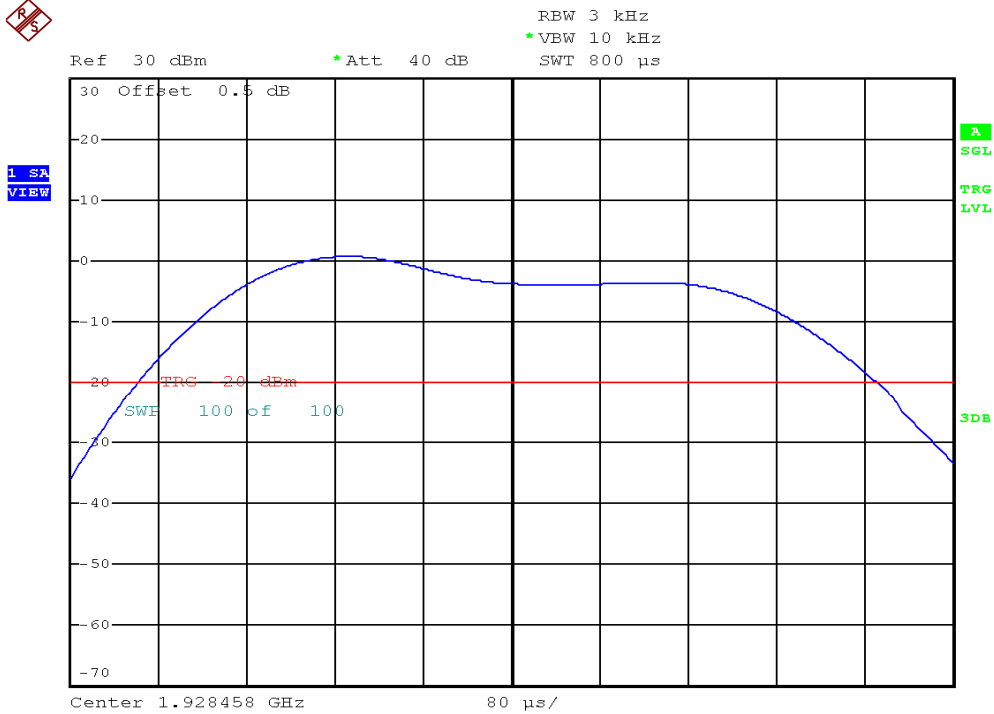

Base unit, Highest channel, Traffic carrier