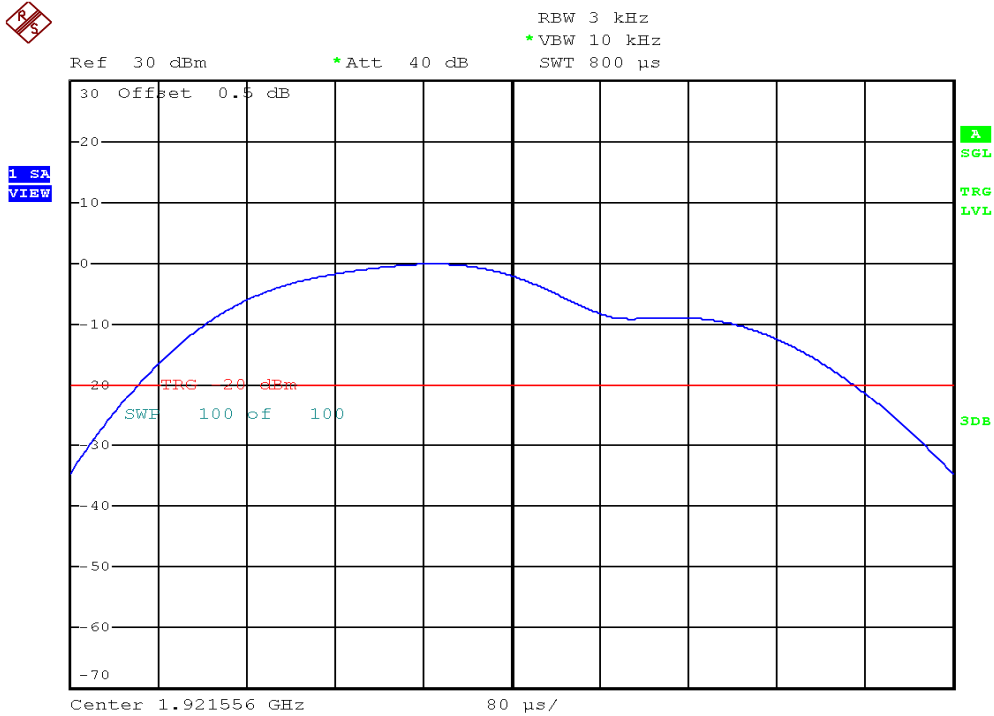

INTERTEK TESTING SERVICES

Power Spectral Density Plots

Handset unit, Lowest channel, Traffic carrier