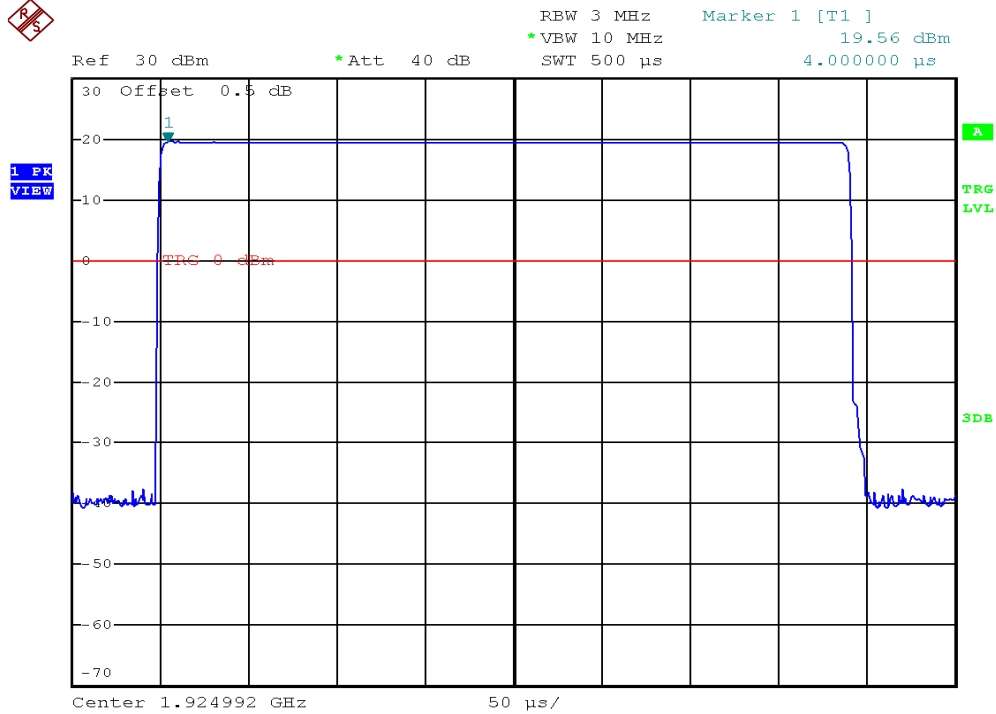

INTERTEK TESTING SERVICES

Peak Transmit Power Plots

Base unit, Lowest channel, Traffic carrier

Base unit, Middle channel, Traffic carrier

INTERTEK TESTING SERVICES

Peak Transmit Power Plots

Base unit, Highest channel, Traffic carrier

Handset unit, Lowest channel, Traffic carrier

INTERTEK TESTING SERVICES

Peak Transmit Power Plots

Handset unit, Middle channel, Traffic carrier

Handset unit, Highest channel, Traffic carrier