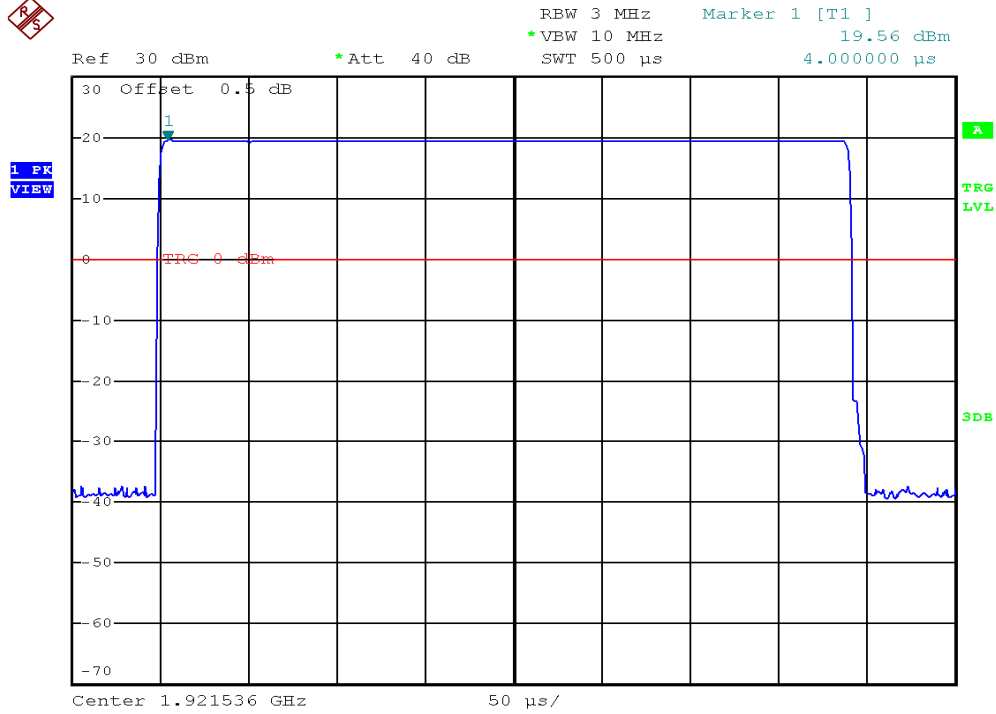

INTERTEK TESTING SERVICES

Peak Transmit Power Plots

Base unit, Lowest channel, Traffic carrier

Base unit, Middle channel, Traffic carrier

INTERTEK TESTING SERVICES

Peak Transmit Power Plots

Base unit, Highest channel, Traffic carrier

Handset unit, Lowest channel, Traffic carrier

INTERTEK TESTING SERVICES

Peak Transmit Power Plots

Handset unit, Middle channel, Traffic carrier

Handset unit, Highest channel, Traffic carrier