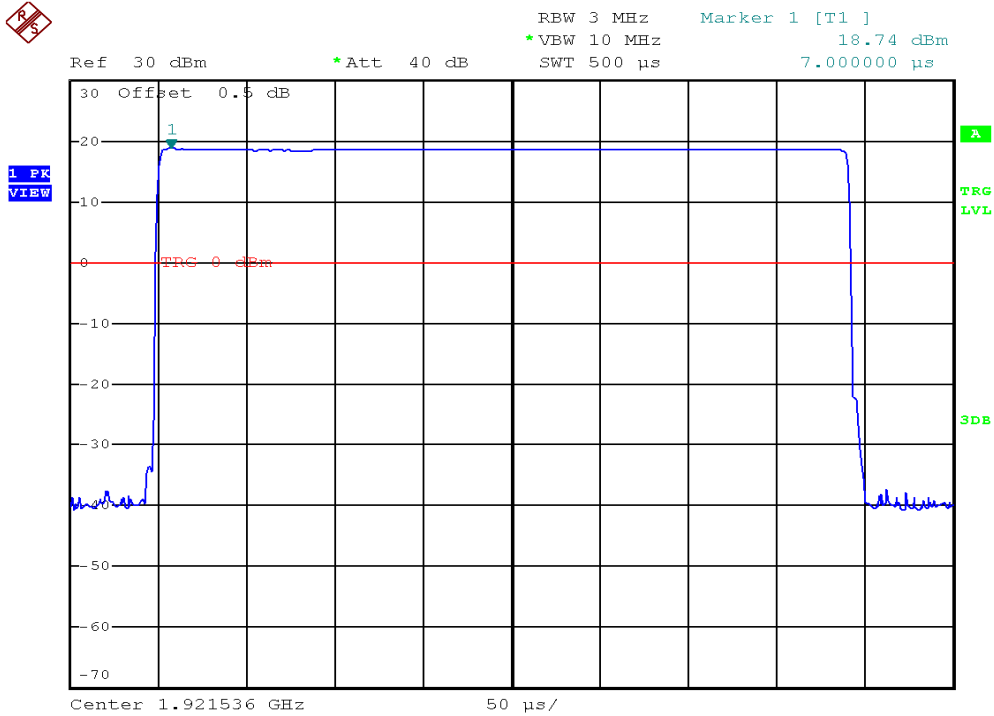

INTERTEK TESTING SERVICES

Peak Transmit Power Plots

Base unit, Lowest channel, Traffic carrier

Base unit, Middle channel, Traffic carrier

INTERTEK TESTING SERVICES

Peak Transmit Power Plots

Base unit, Highest channel, Traffic carrier

Handset unit, Lowest channel, Traffic carrier

INTERTEK TESTING SERVICES

Peak Transmit Power Plots

Handset unit, Middle channel, Traffic carrier

Handset unit, Highest channel, Traffic carrier