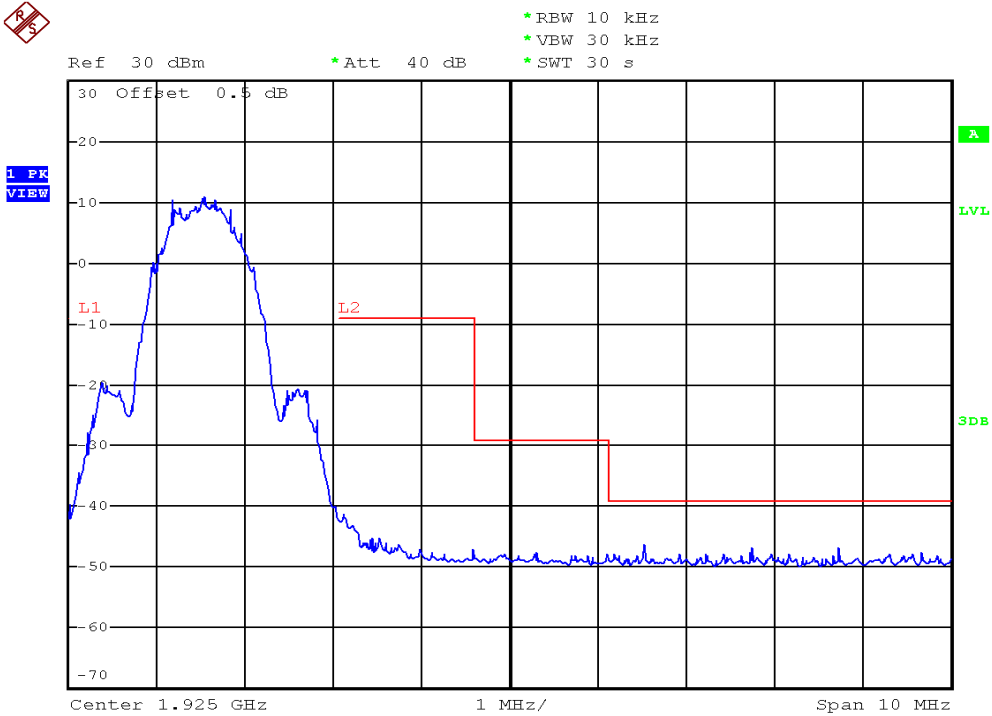

## Unwanted Emission Inside The Sub-Band Plots

### Base unit, Lowest channel, Traffic carrier