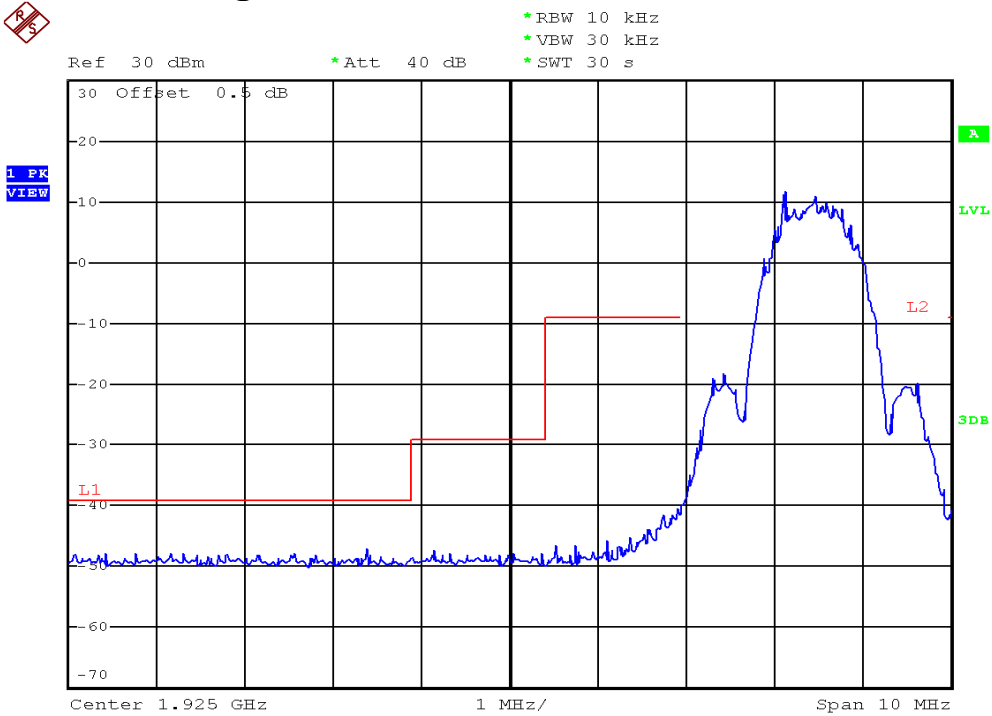

Base unit, Highest channel, Traffic carrier