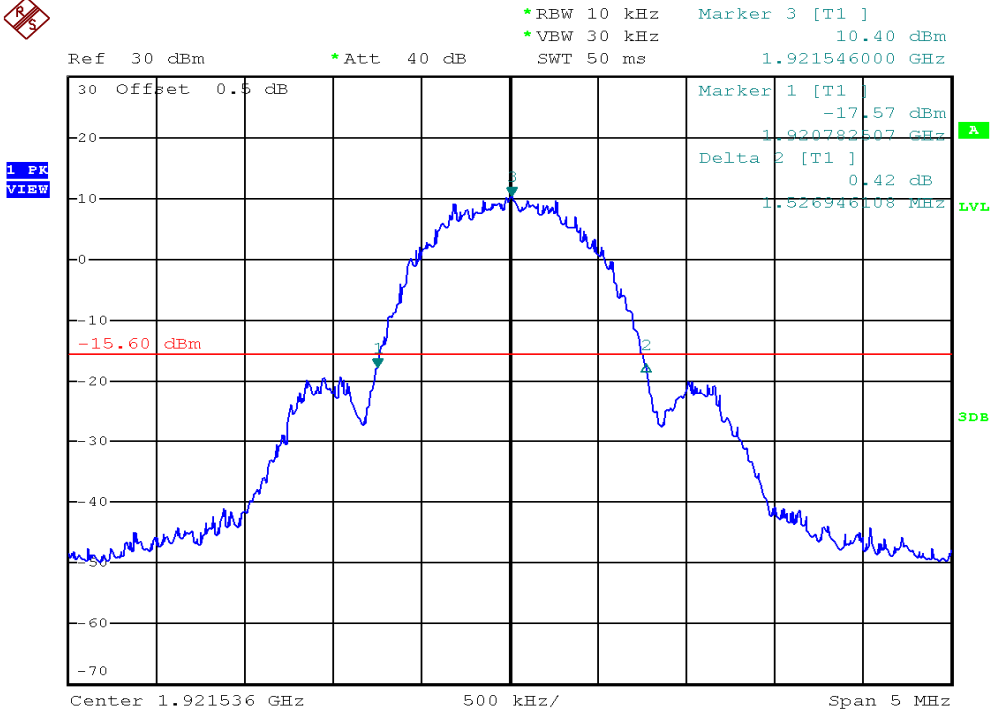

## 26dB Emission Bandwidth Plots

### Base unit, Lowest channel, Traffic carrier