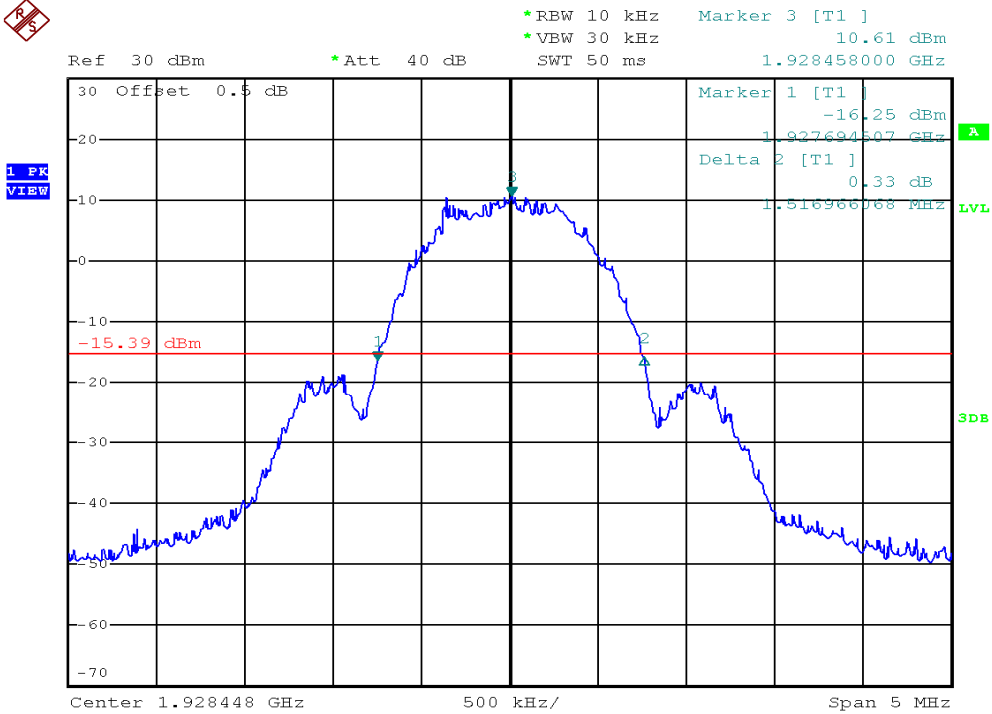

## 26dB Emission Bandwidth Plots

### Base unit, Lowest channel, Traffic carrier

### Base unit, Highest channel, Traffic carrier