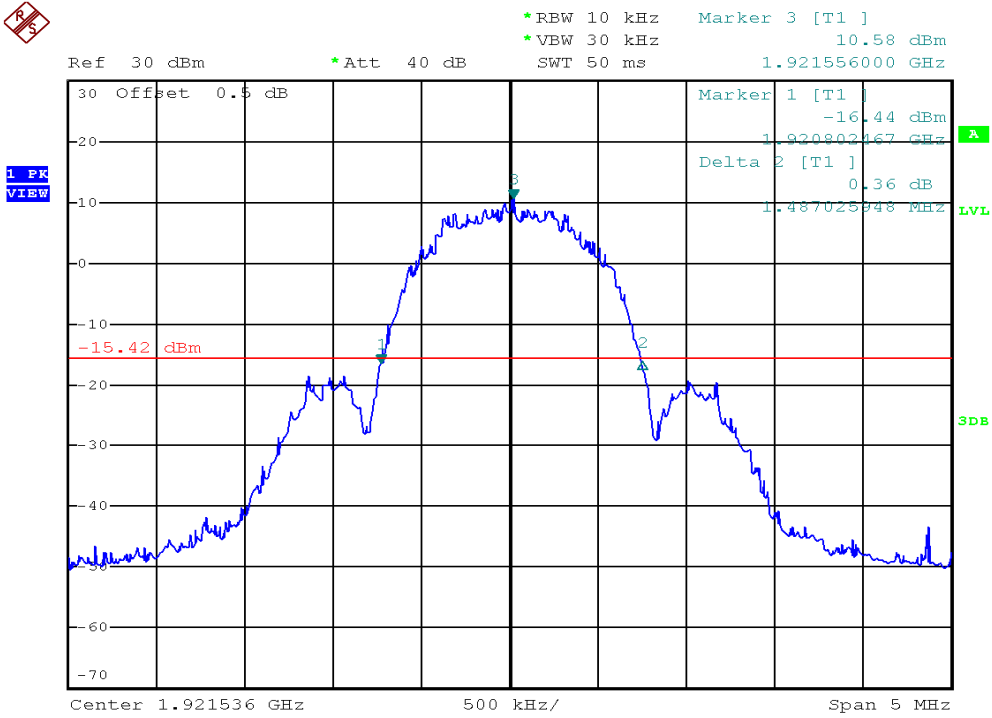

INTERTEK TESTING SERVICES

26dB Emission Bandwidth Plots

Handset unit, Lowest channel, Traffic carrier