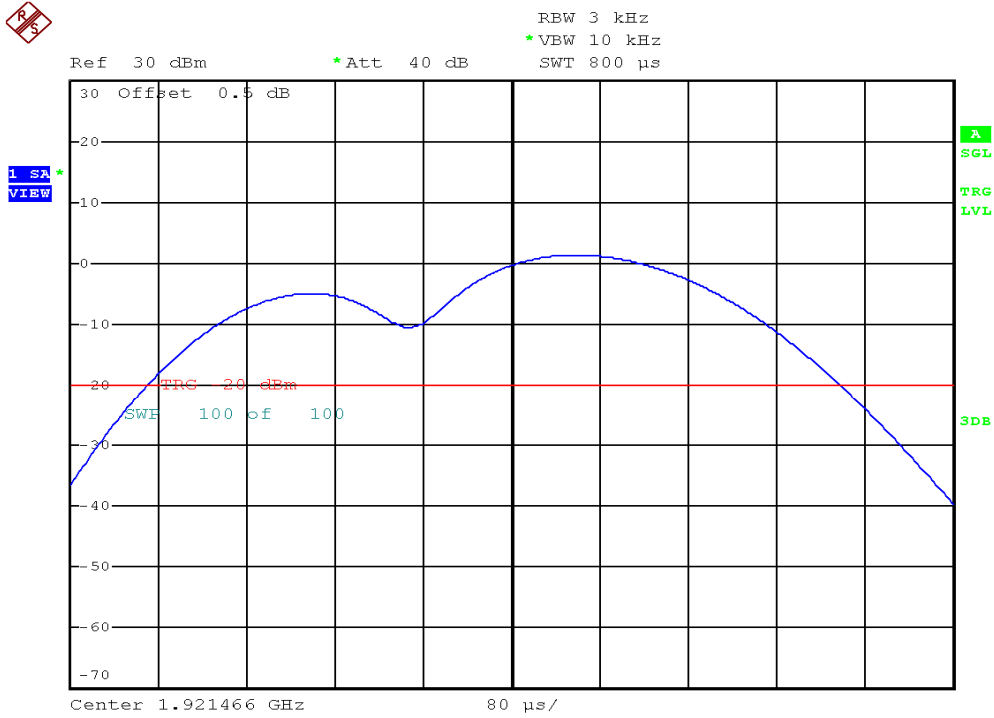

INTERTEK TESTING SERVICES

Power Spectral Density Plots

Base unit, Lowest channel, Traffic carrier

Base unit, Highest channel, Traffic carrier

INTERTEK TESTING SERVICES

Power Spectral Density Plots

Handset unit, Lowest channel, Traffic carrier

Handset unit, Highest channel, Traffic carrier