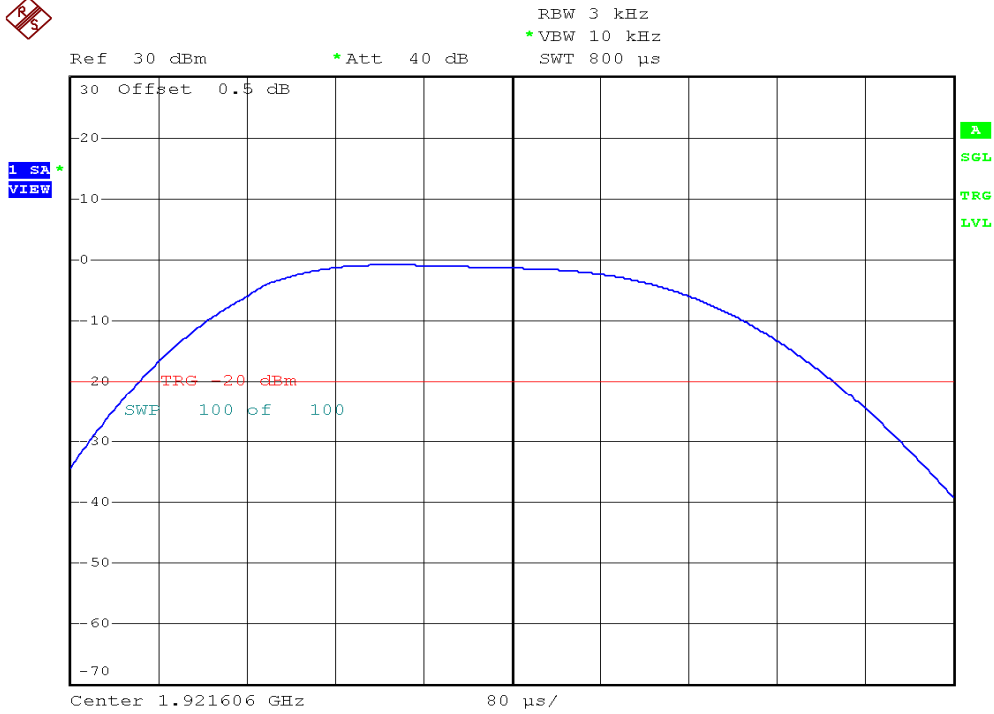

INTERTEK TESTING SERVICES

Power Spectral Density Plots

Base unit, Lowest channel, Traffic carrier

Base unit, Highest channel, Traffic carrier

INTERTEK TESTING SERVICES

Power Spectral Density Plots

Handset unit, Lowest channel, Traffic carrier

Handset unit, Highest channel, Traffic carrier