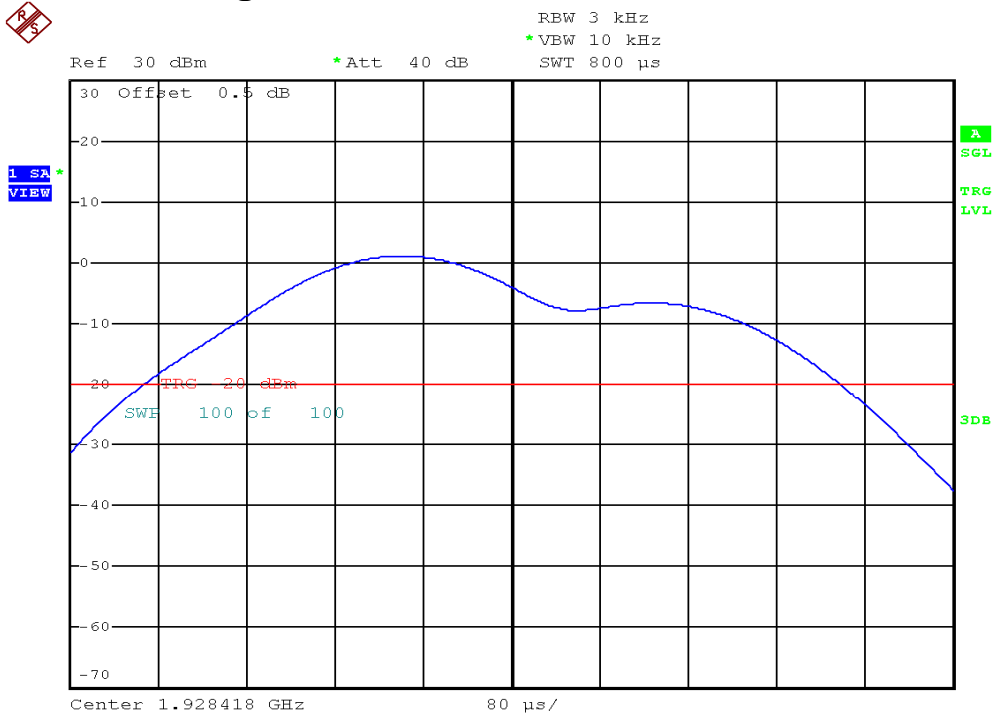

INTERTEK TESTING SERVICES

Power Spectral Density Plots

Base unit, Lowest channel, Traffic carrier

Base unit, Highest channel, Traffic carrier

INTERTEK TESTING SERVICES

Power Spectral Density Plots

Handset unit, Lowest channel, Traffic carrier

Handset unit, Highest channel, Traffic carrier