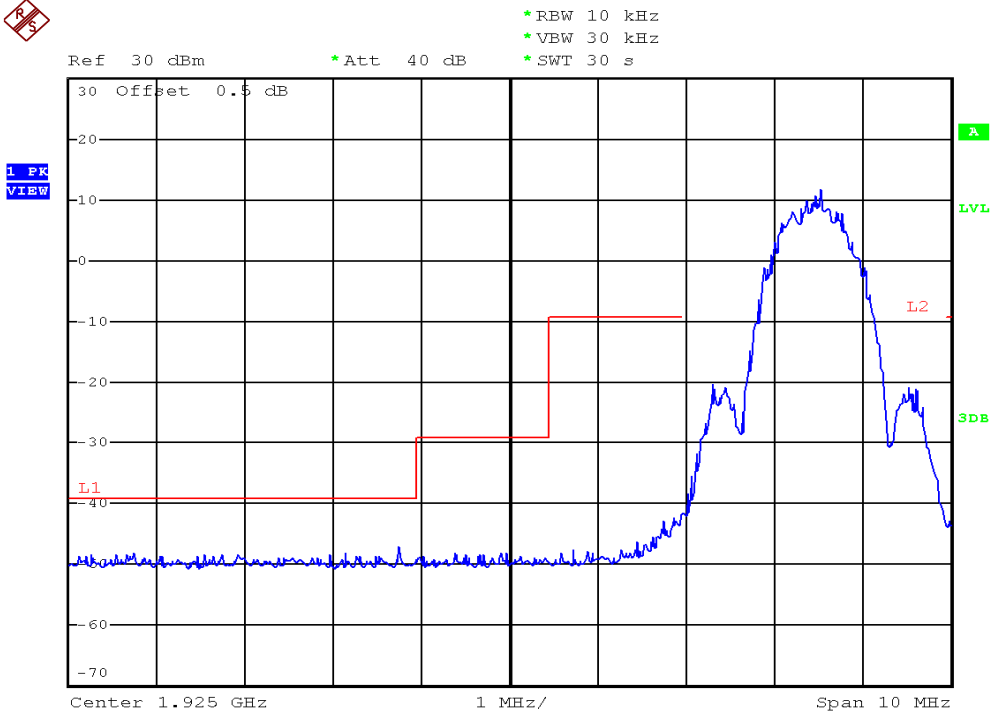

INTERTEK TESTING SERVICES

Unwanted Emission Inside The Sub-Band Plots

Base unit, Lowest channel, Traffic carrier

Base unit, Highest channel, Traffic carrier

INTERTEK TESTING SERVICES

Unwanted Emission Inside The Sub-Band Plots

Handset unit, Lowest channel, Traffic carrier

Handset unit, Highest channel, Traffic carrier