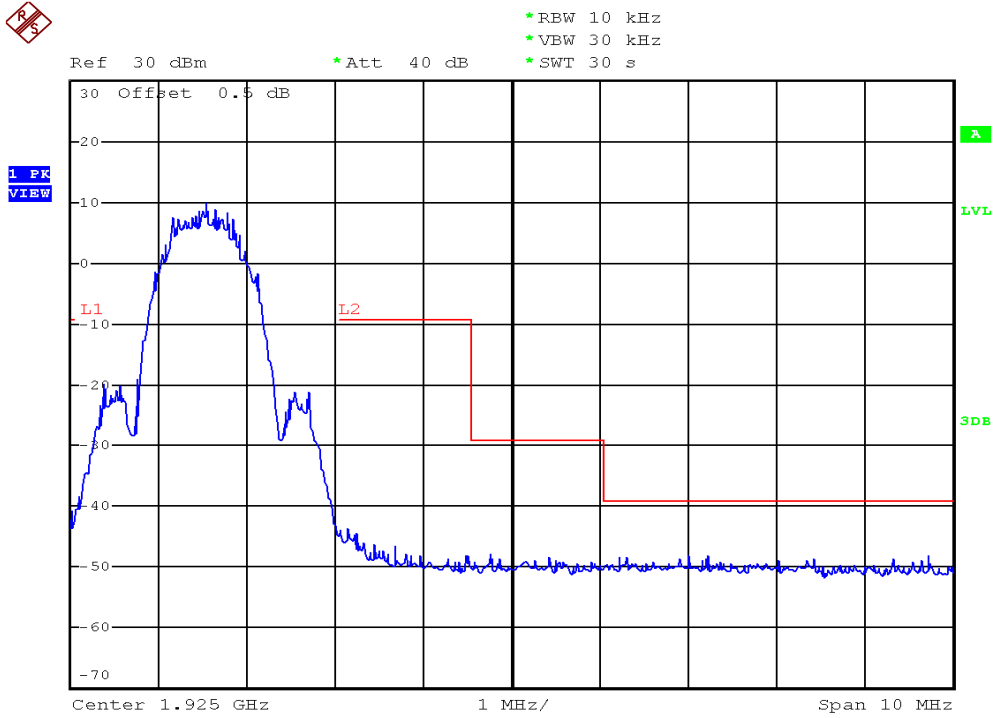

INTERTEK TESTING SERVICES

Unwanted Emission Inside The Sub-Band Plots

Base unit, Lowest channel, Traffic carrier

Base unit, Highest channel, Traffic carrier

INTERTEK TESTING SERVICES

Unwanted Emission Inside The Sub-Band Plots

Handset unit, Lowest channel, Traffic carrier

Handset unit, Highest channel, Traffic carrier