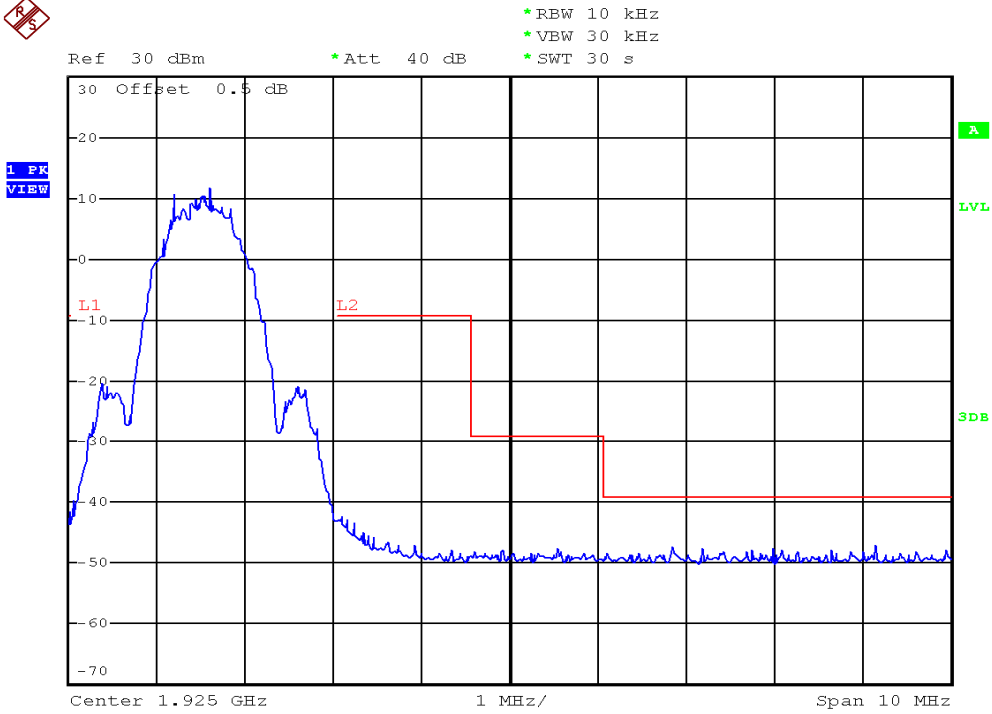

INTERTEK TESTING SERVICES

Unwanted Emission Inside The Sub-Band Plots

Base unit, Lowest channel, Traffic carrier

Base unit, Highest channel, Traffic carrier

INTERTEK TESTING SERVICES

Unwanted Emission Inside The Sub-Band Plots

Handset unit, Lowest channel, Traffic carrier

Handset unit, Highest channel, Traffic carrier