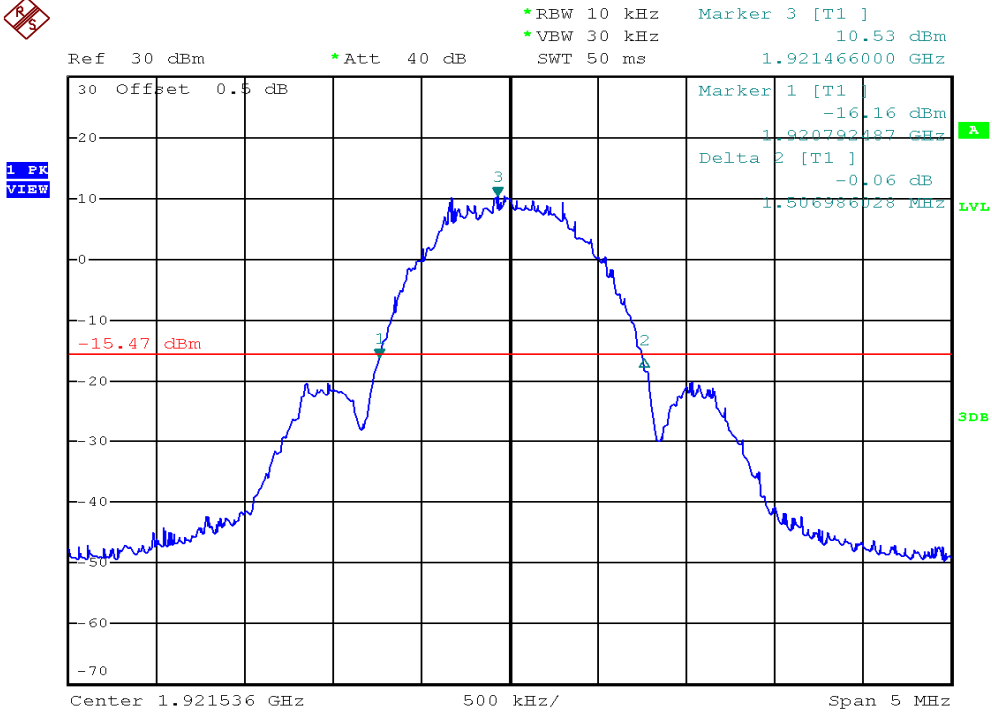

## 26dB Emission Bandwidth Plots

### Base unit, Lowest channel, Traffic carrier