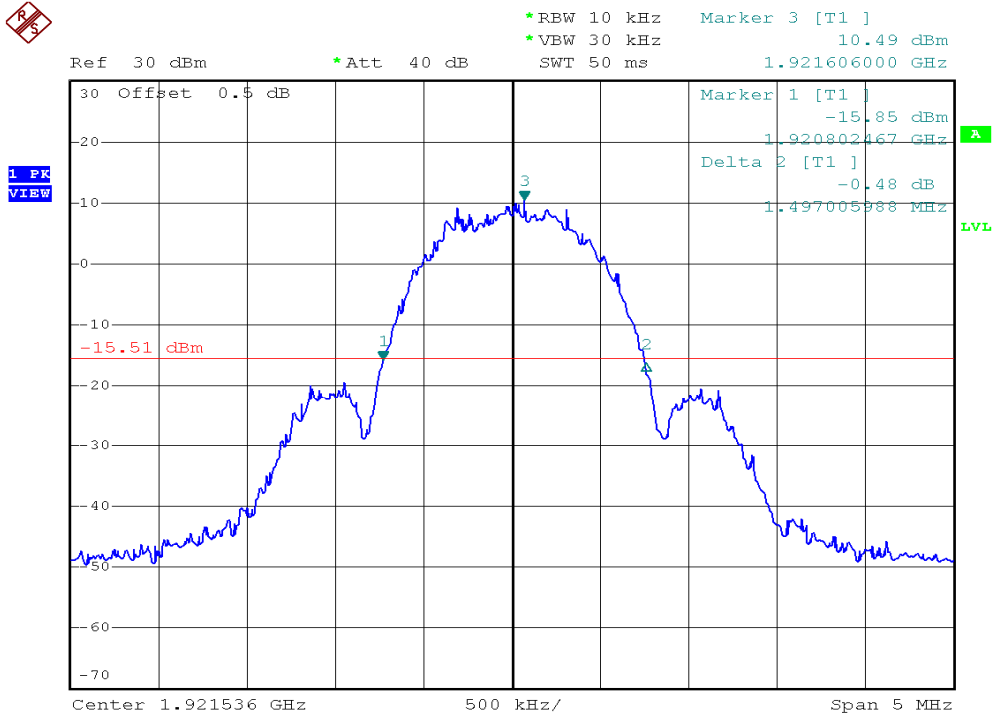

INTERTEK TESTING SERVICES

26dB Emission Bandwidth Plots

Handset unit, Lowest channel, Traffic carrier