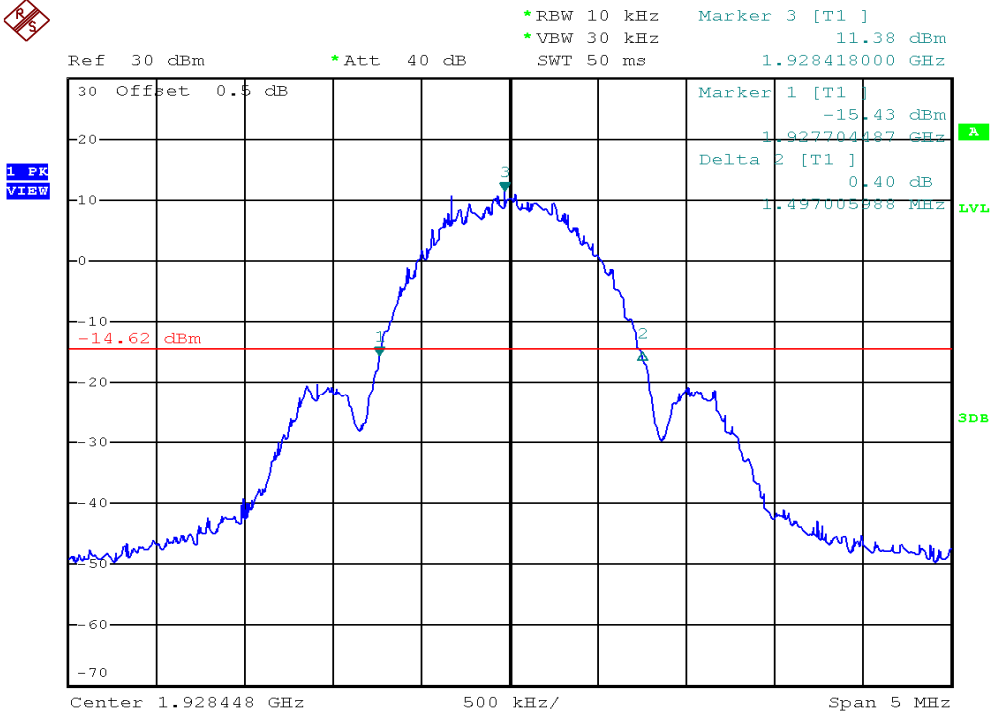

Base unit, Highest channel, Traffic carrier