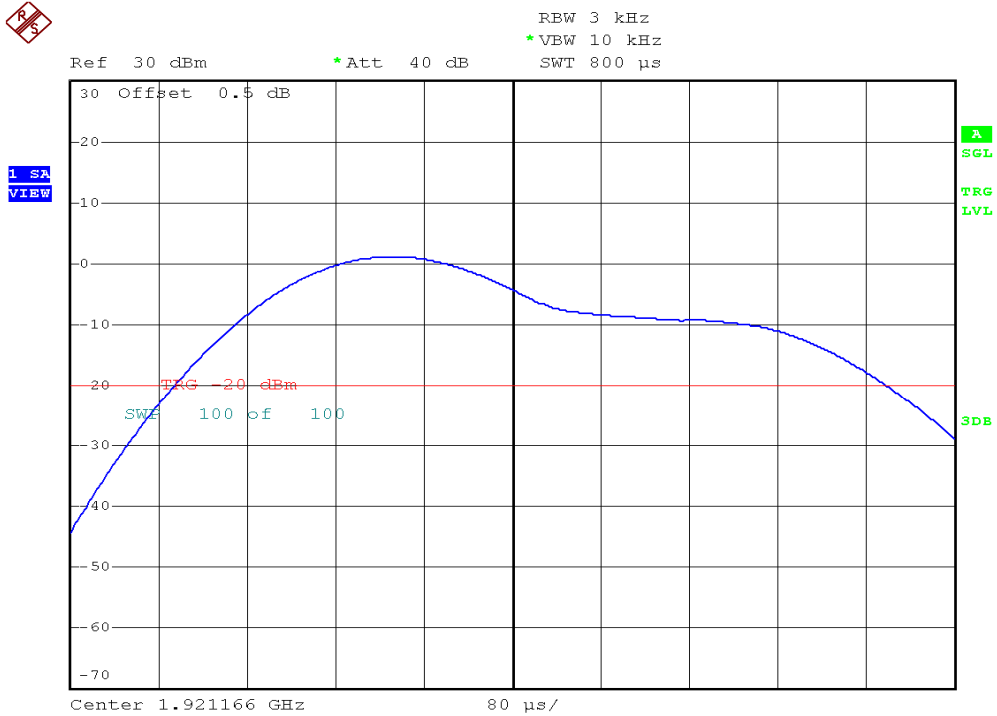

INTERTEK TESTING SERVICES

Power Spectral Density Plots

Headset unit, Lowest channel, Traffic carrier

Headset unit, Highest channel, Traffic carrier