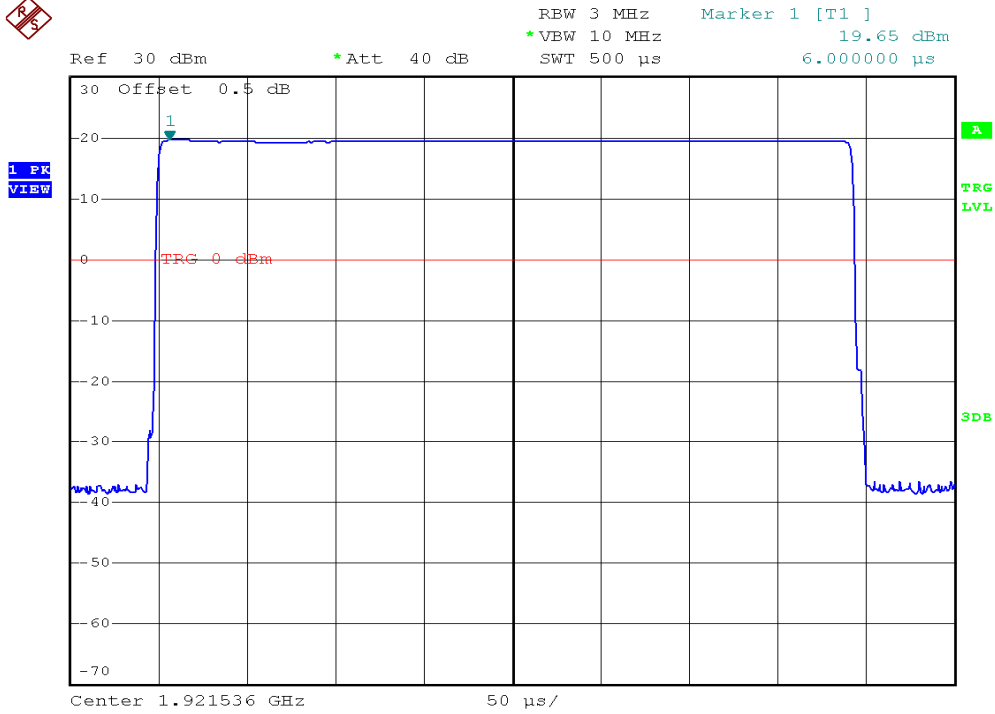

INTERTEK TESTING SERVICES

Peak Transmit Power Plots

Headset unit, Lowest channel, Traffic carrier

Headset unit, Middle channel, Traffic carrier

INTERTEK TESTING SERVICES

Peak Transmit Power Plots

Headset unit, Highest channel, Traffic carrier