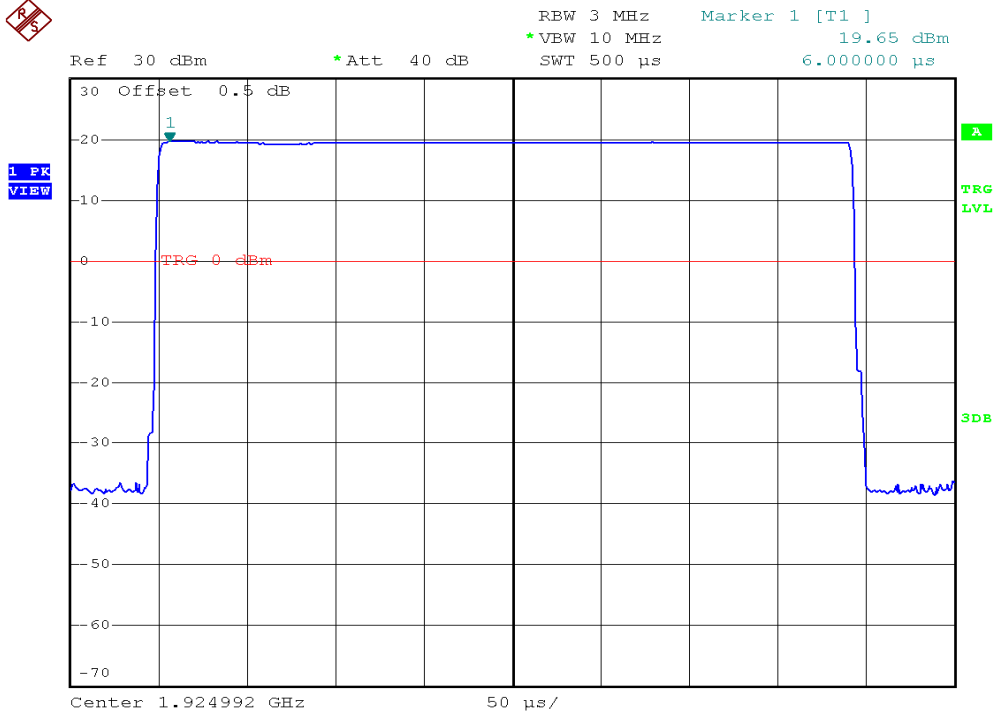

INTERTEK TESTING SERVICES

Peak Transmit Power Plots

Headset unit, Lowest channel, Traffic carrier

Headset unit, Middle channel, Traffic carrier

INTERTEK TESTING SERVICES

Peak Transmit Power Plots

Headset unit, Highest channel, Traffic carrier