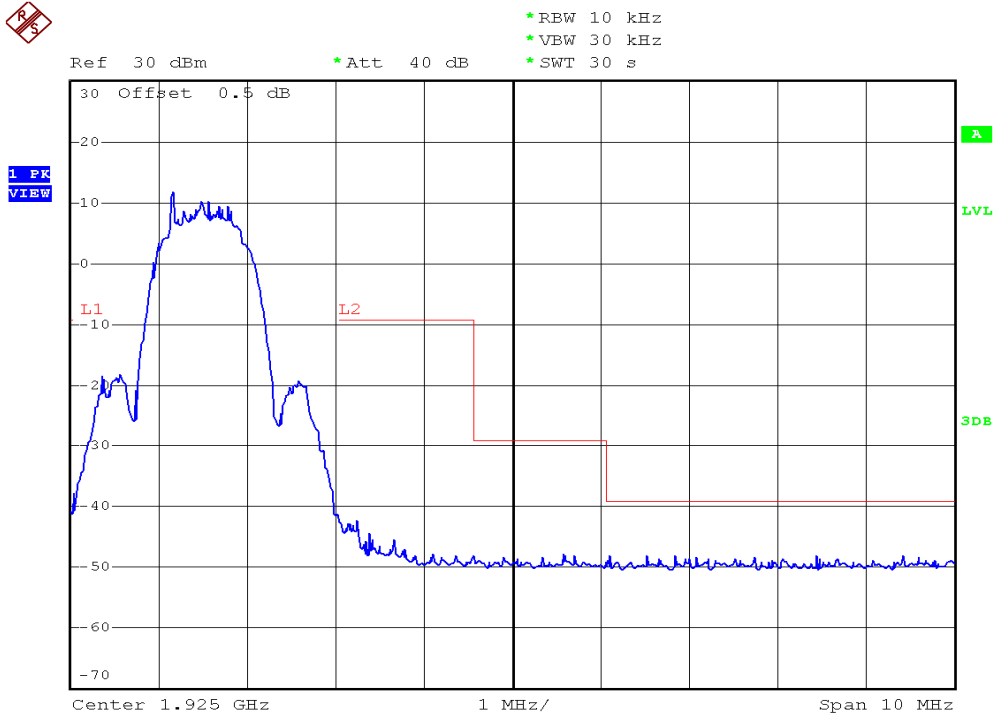

## Unwanted Emission Inside The Sub-Band Plots

### Headset unit, Lowest channel, Traffic carrier