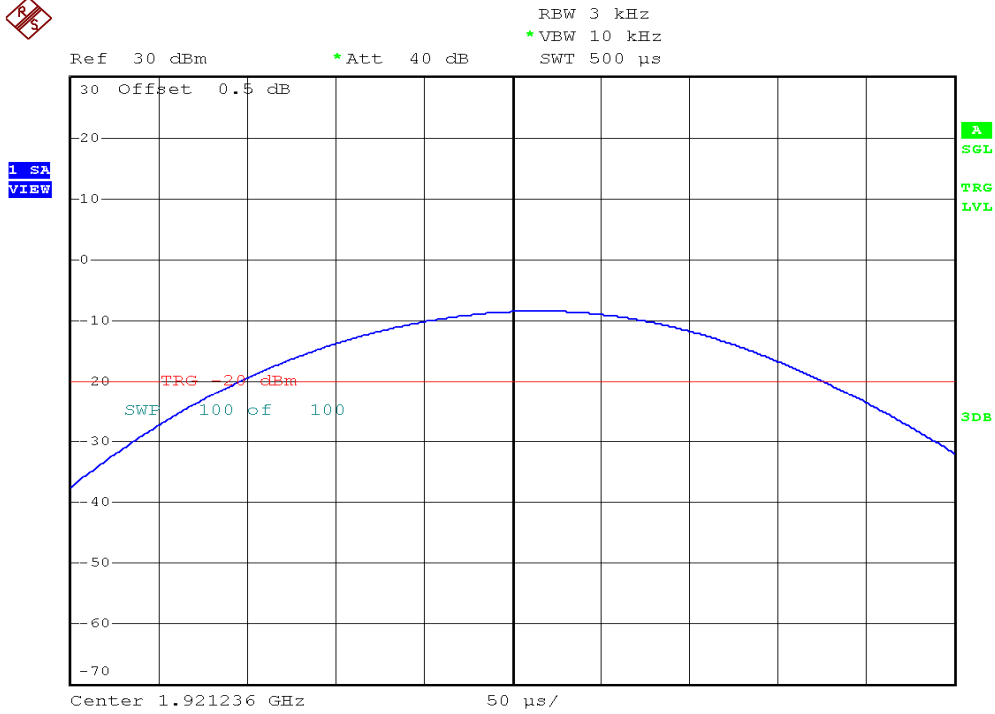

INTERTEK TESTING SERVICES

Power Spectral Density Plots

Base unit, Lowest channel, Dummy carrier