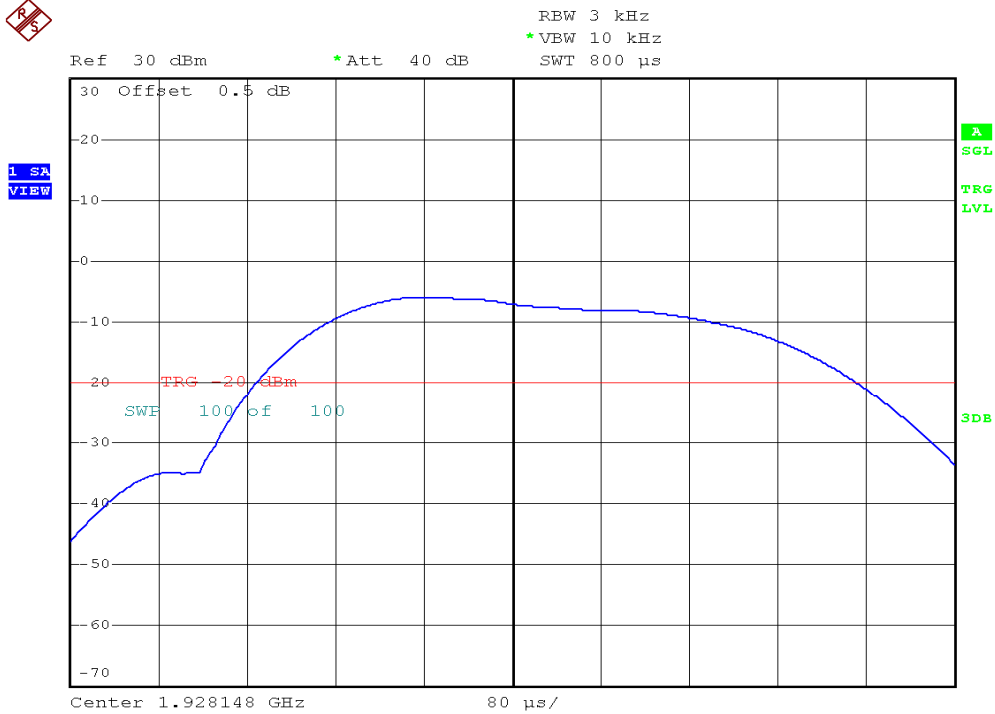

Base unit, Highest channel, Traffic carrier