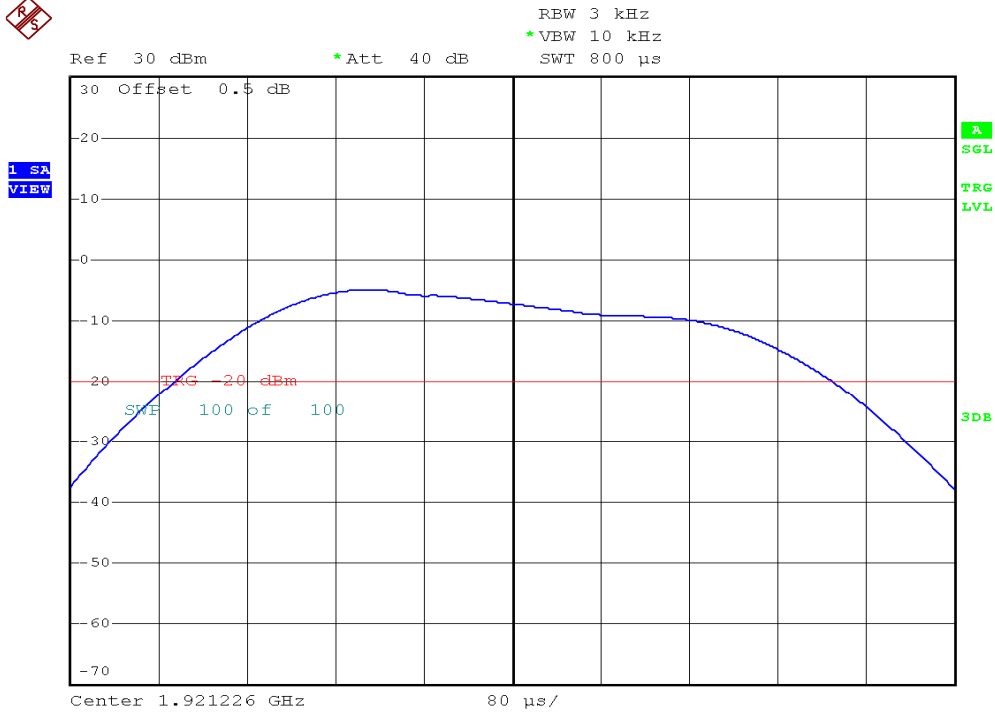

## Power Spectral Density Plots

### Base unit, Lowest channel, Traffic carrier