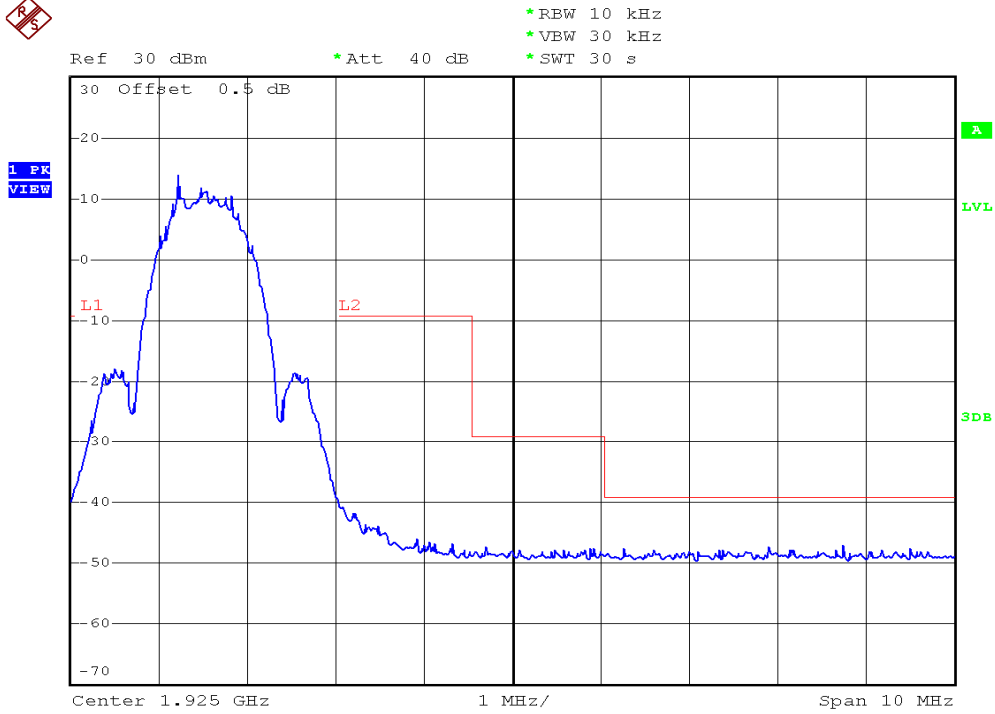

INTERTEK TESTING SERVICES

Unwanted Emission Inside The Sub-Band Plots

Base unit, Lowest channel, Traffic carrier

Base unit, Highest channel, Traffic carrier

INTERTEK TESTING SERVICES

Unwanted Emission Inside The Sub-Band Plots

Base unit, Lowest channel, Dummy carrier

Base unit, Highest channel, Dummy carrier