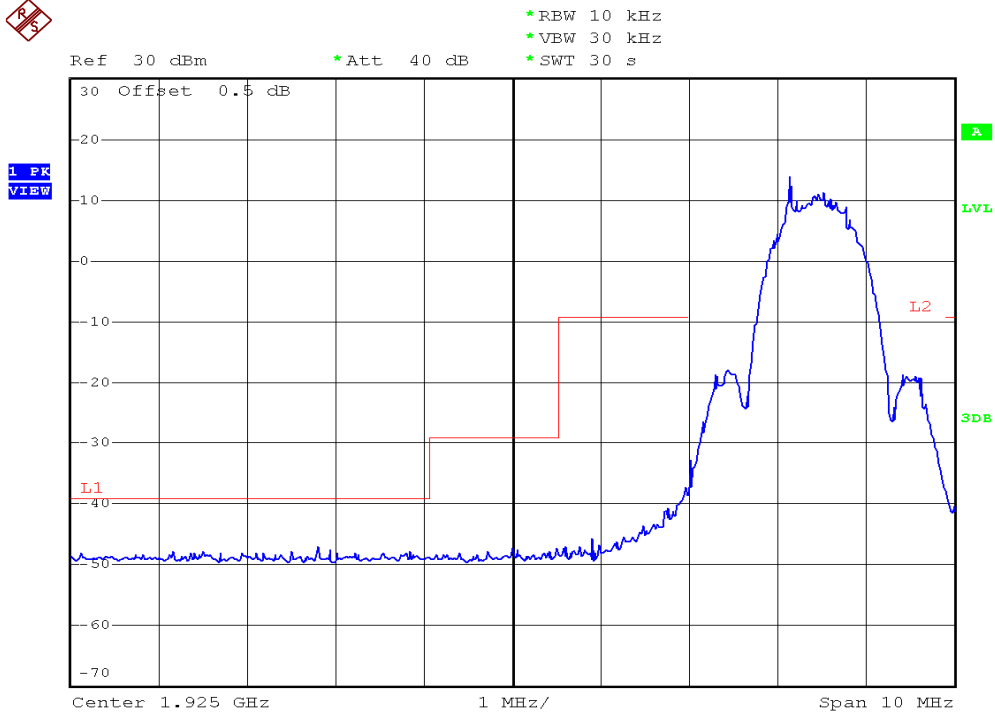

INTERTEK TESTING SERVICES

Unwanted Emission Inside The Sub-Band Plots

Base unit, Lowest channel, Traffic carrier

Base unit, Highest channel, Traffic carrier

INTERTEK TESTING SERVICES

Unwanted Emission Inside The Sub-Band Plots

Base unit, Lowest channel, Dummy carrier

Base unit, Highest channel, Dummy carrier