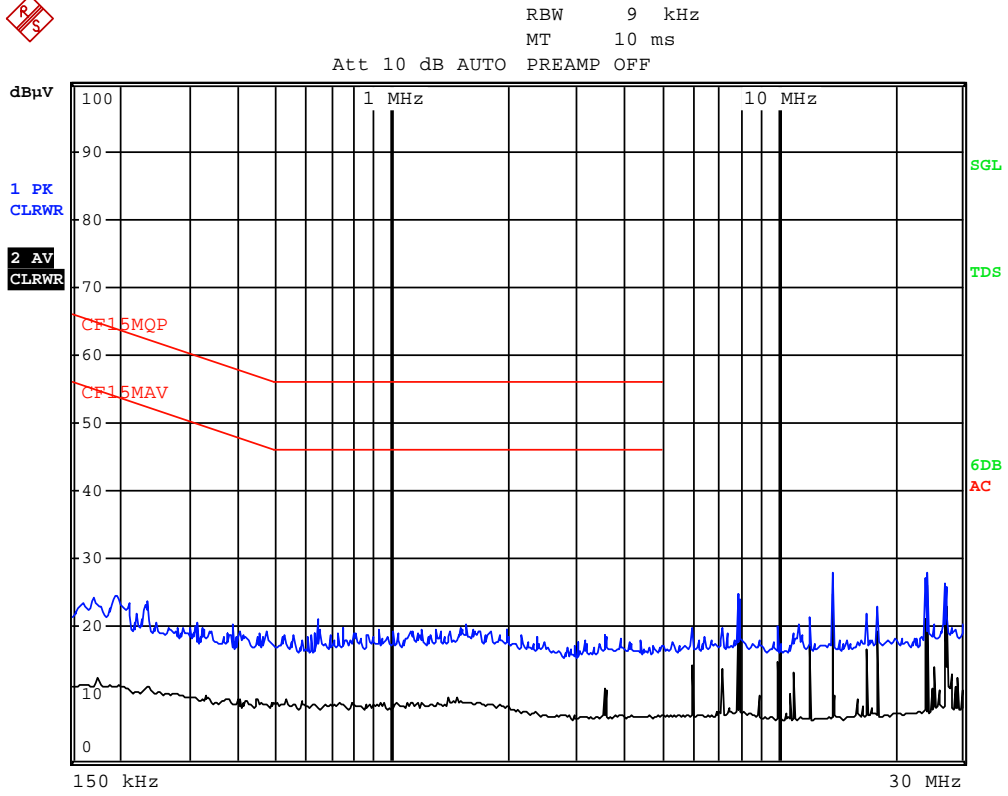

Report no.: HK10040837-1
Talk Mode (Base unit)
AC Mains

Ctrl No.: N/A